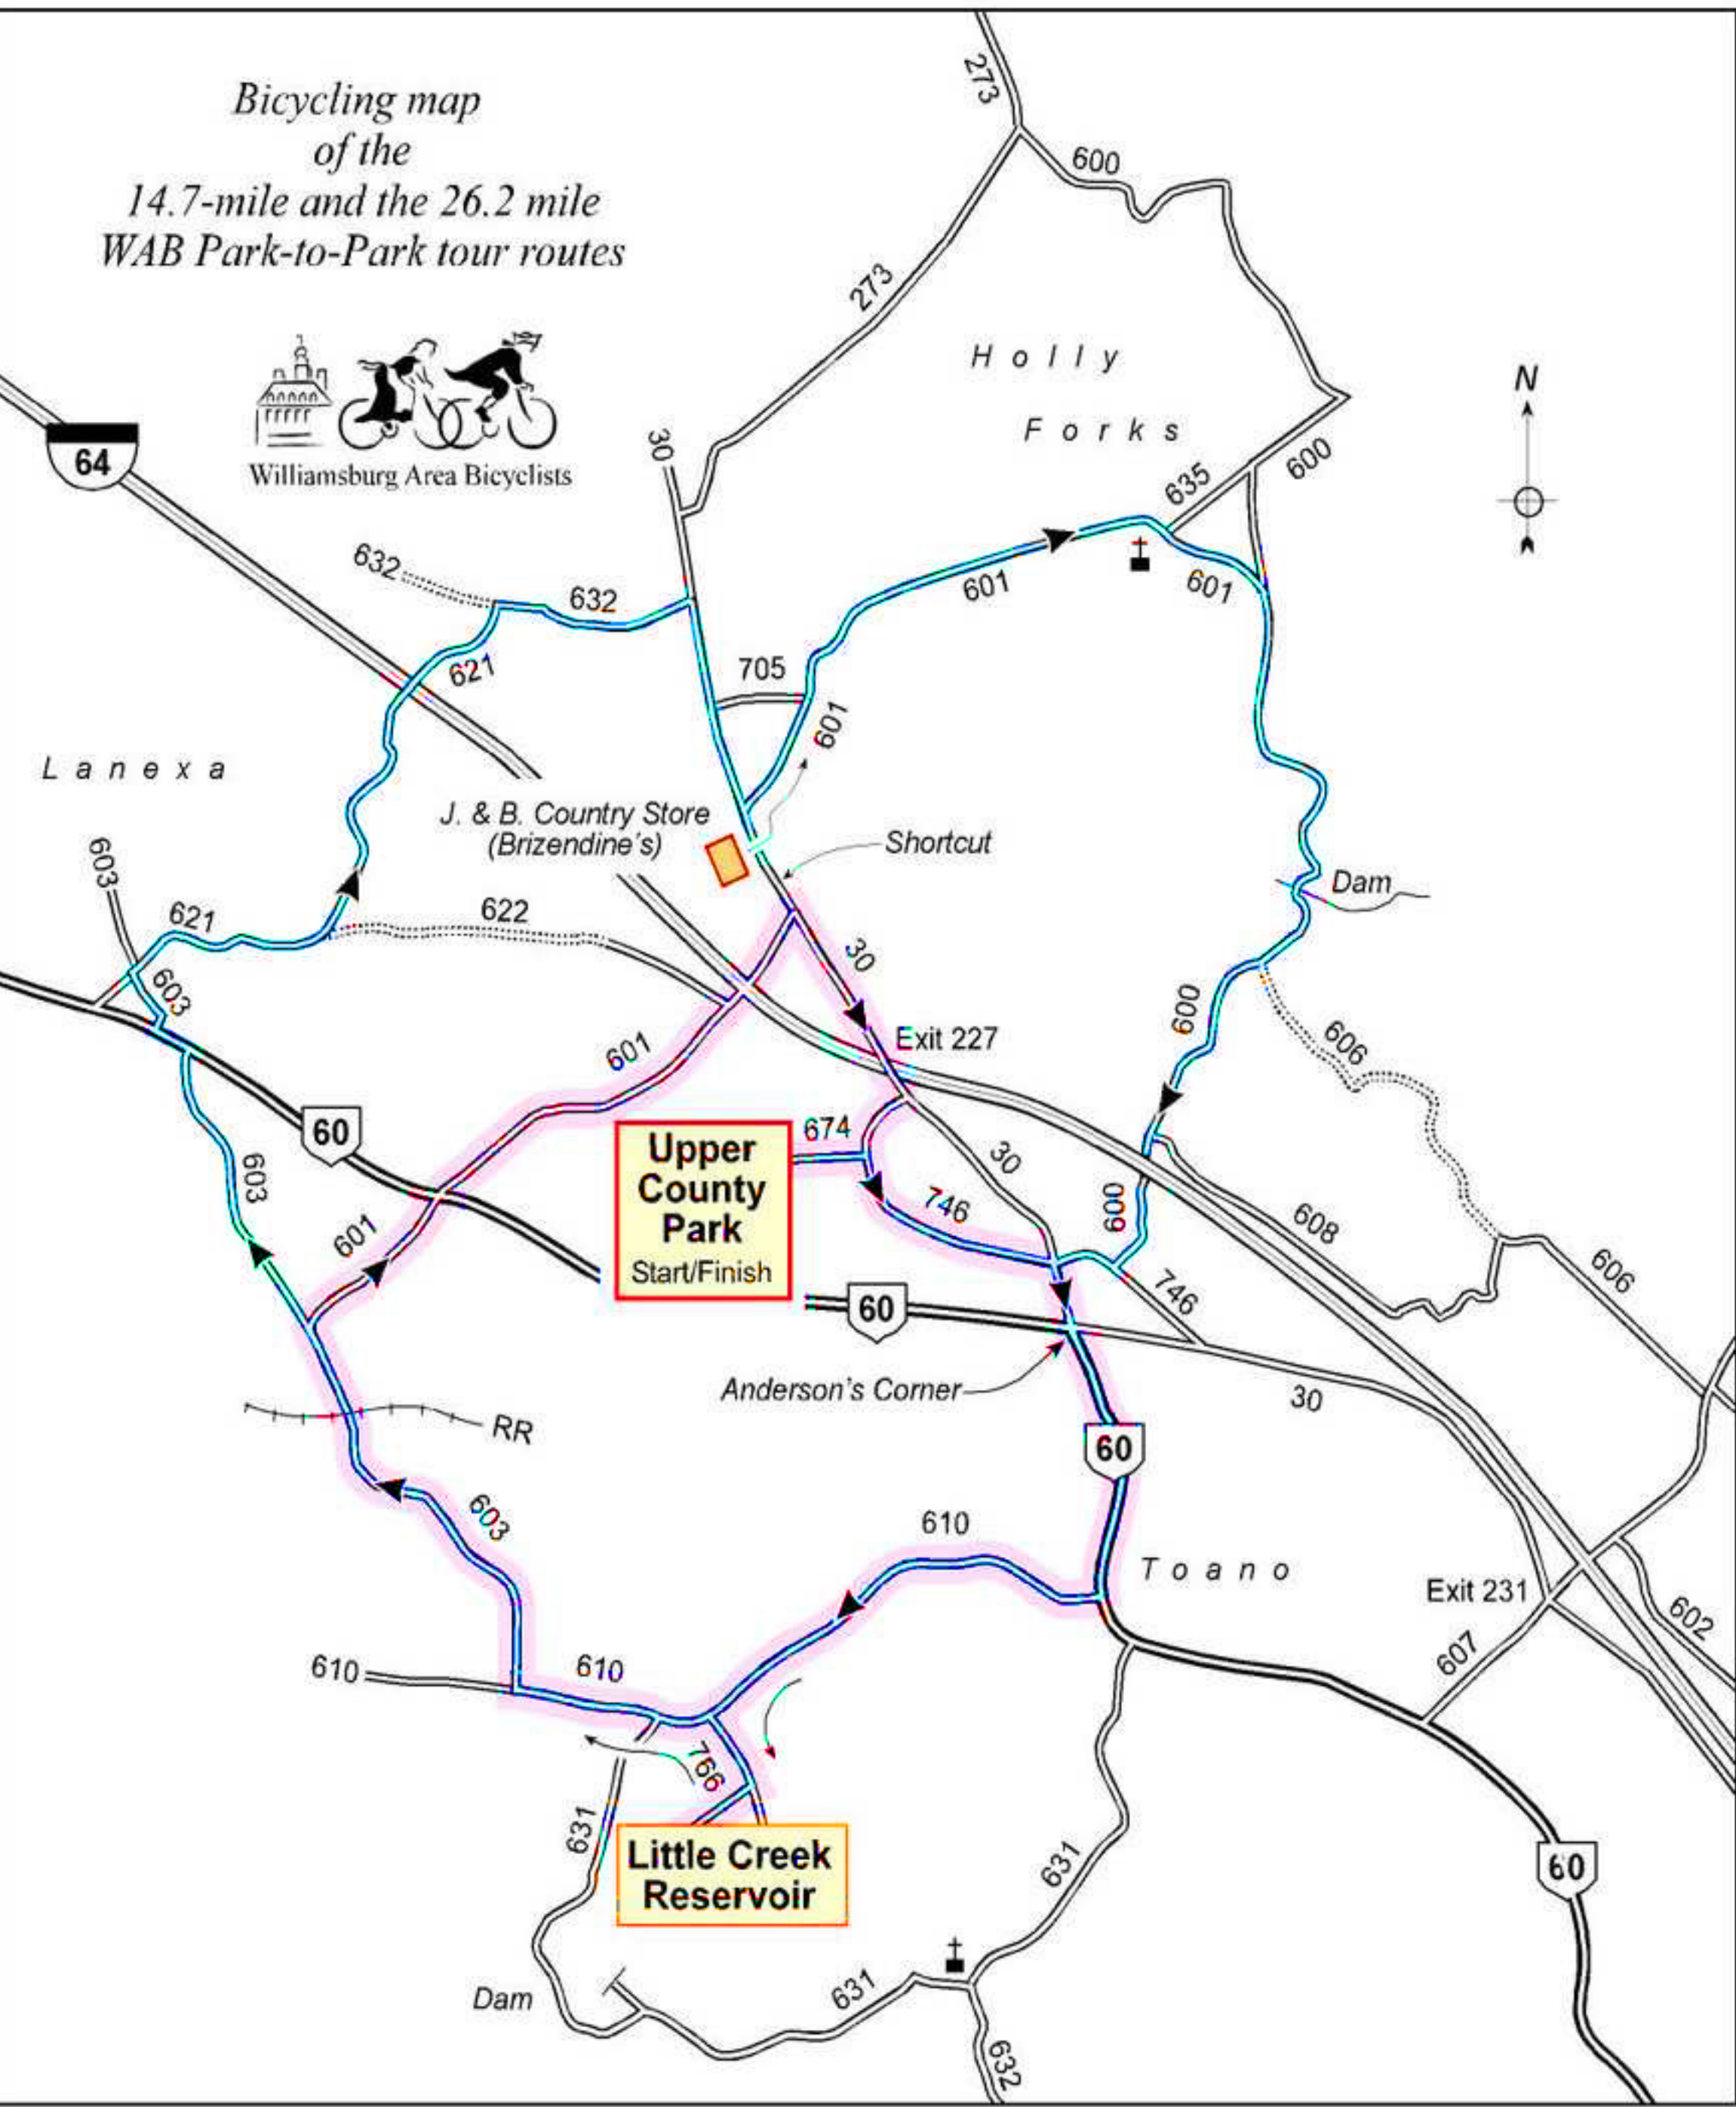

*Bicycling map
of the
14.7-mile and the 26.2 mile
WAB Park-to-Park tour routes*

- Legend**
- dirt road
 - paved road
 - 633 state route number
 - Pink 14.7-mile route
 - Blue 26.2-mile route
 - 64 interstate highway
 - 60 U.S. highway