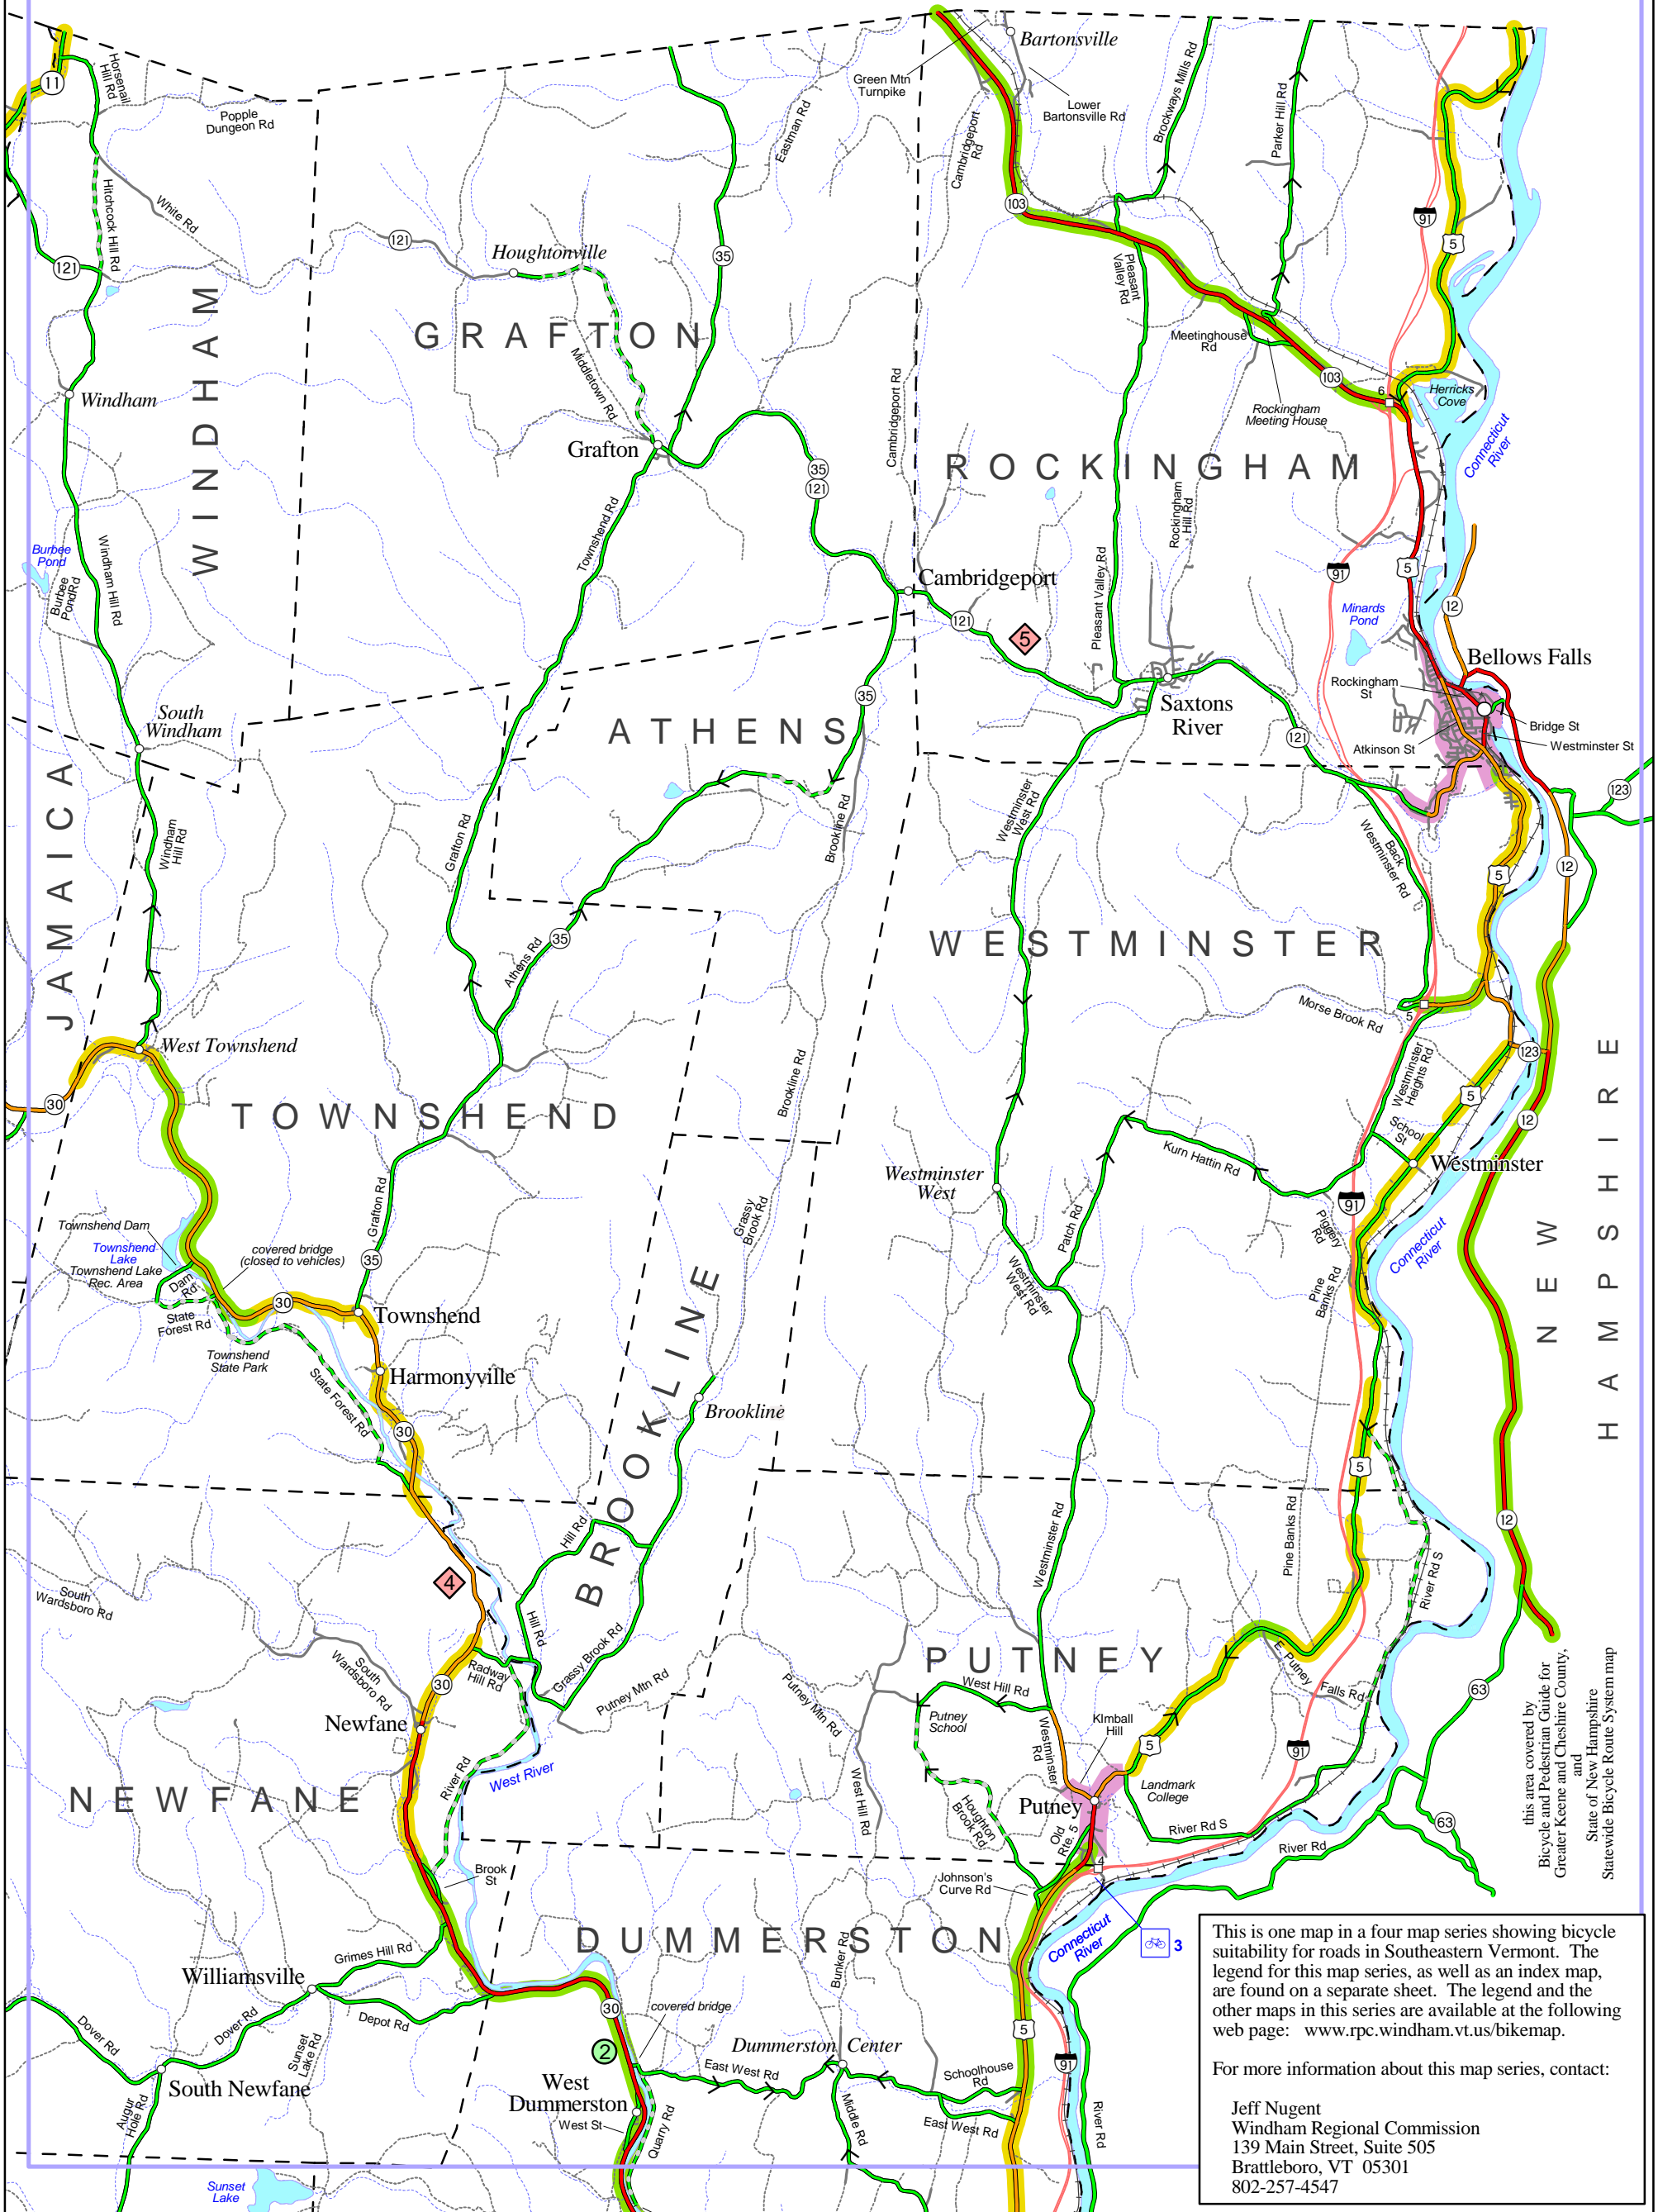

Map 2 - Southeastern Vermont Bicycle Suitability Map

July 2004

This is one map in a four map series showing bicycle suitability for roads in Southeastern Vermont. The legend for this map series, as well as an index map, are found on a separate sheet. The legend and the other maps in this series are available at the following web page: www.rpc.windham.vt.us/bikemap.

For more information about this map series, contact:

Jeff Nugent
Windham Regional Commission
139 Main Street, Suite 505
Brattleboro, VT 05301
802-257-4547

this area covered by
Bicycle and Pedestrian Guide for
Greater Keene and Cheshire County,
and
State of New Hampshire
Statewide Bicycle Route System map