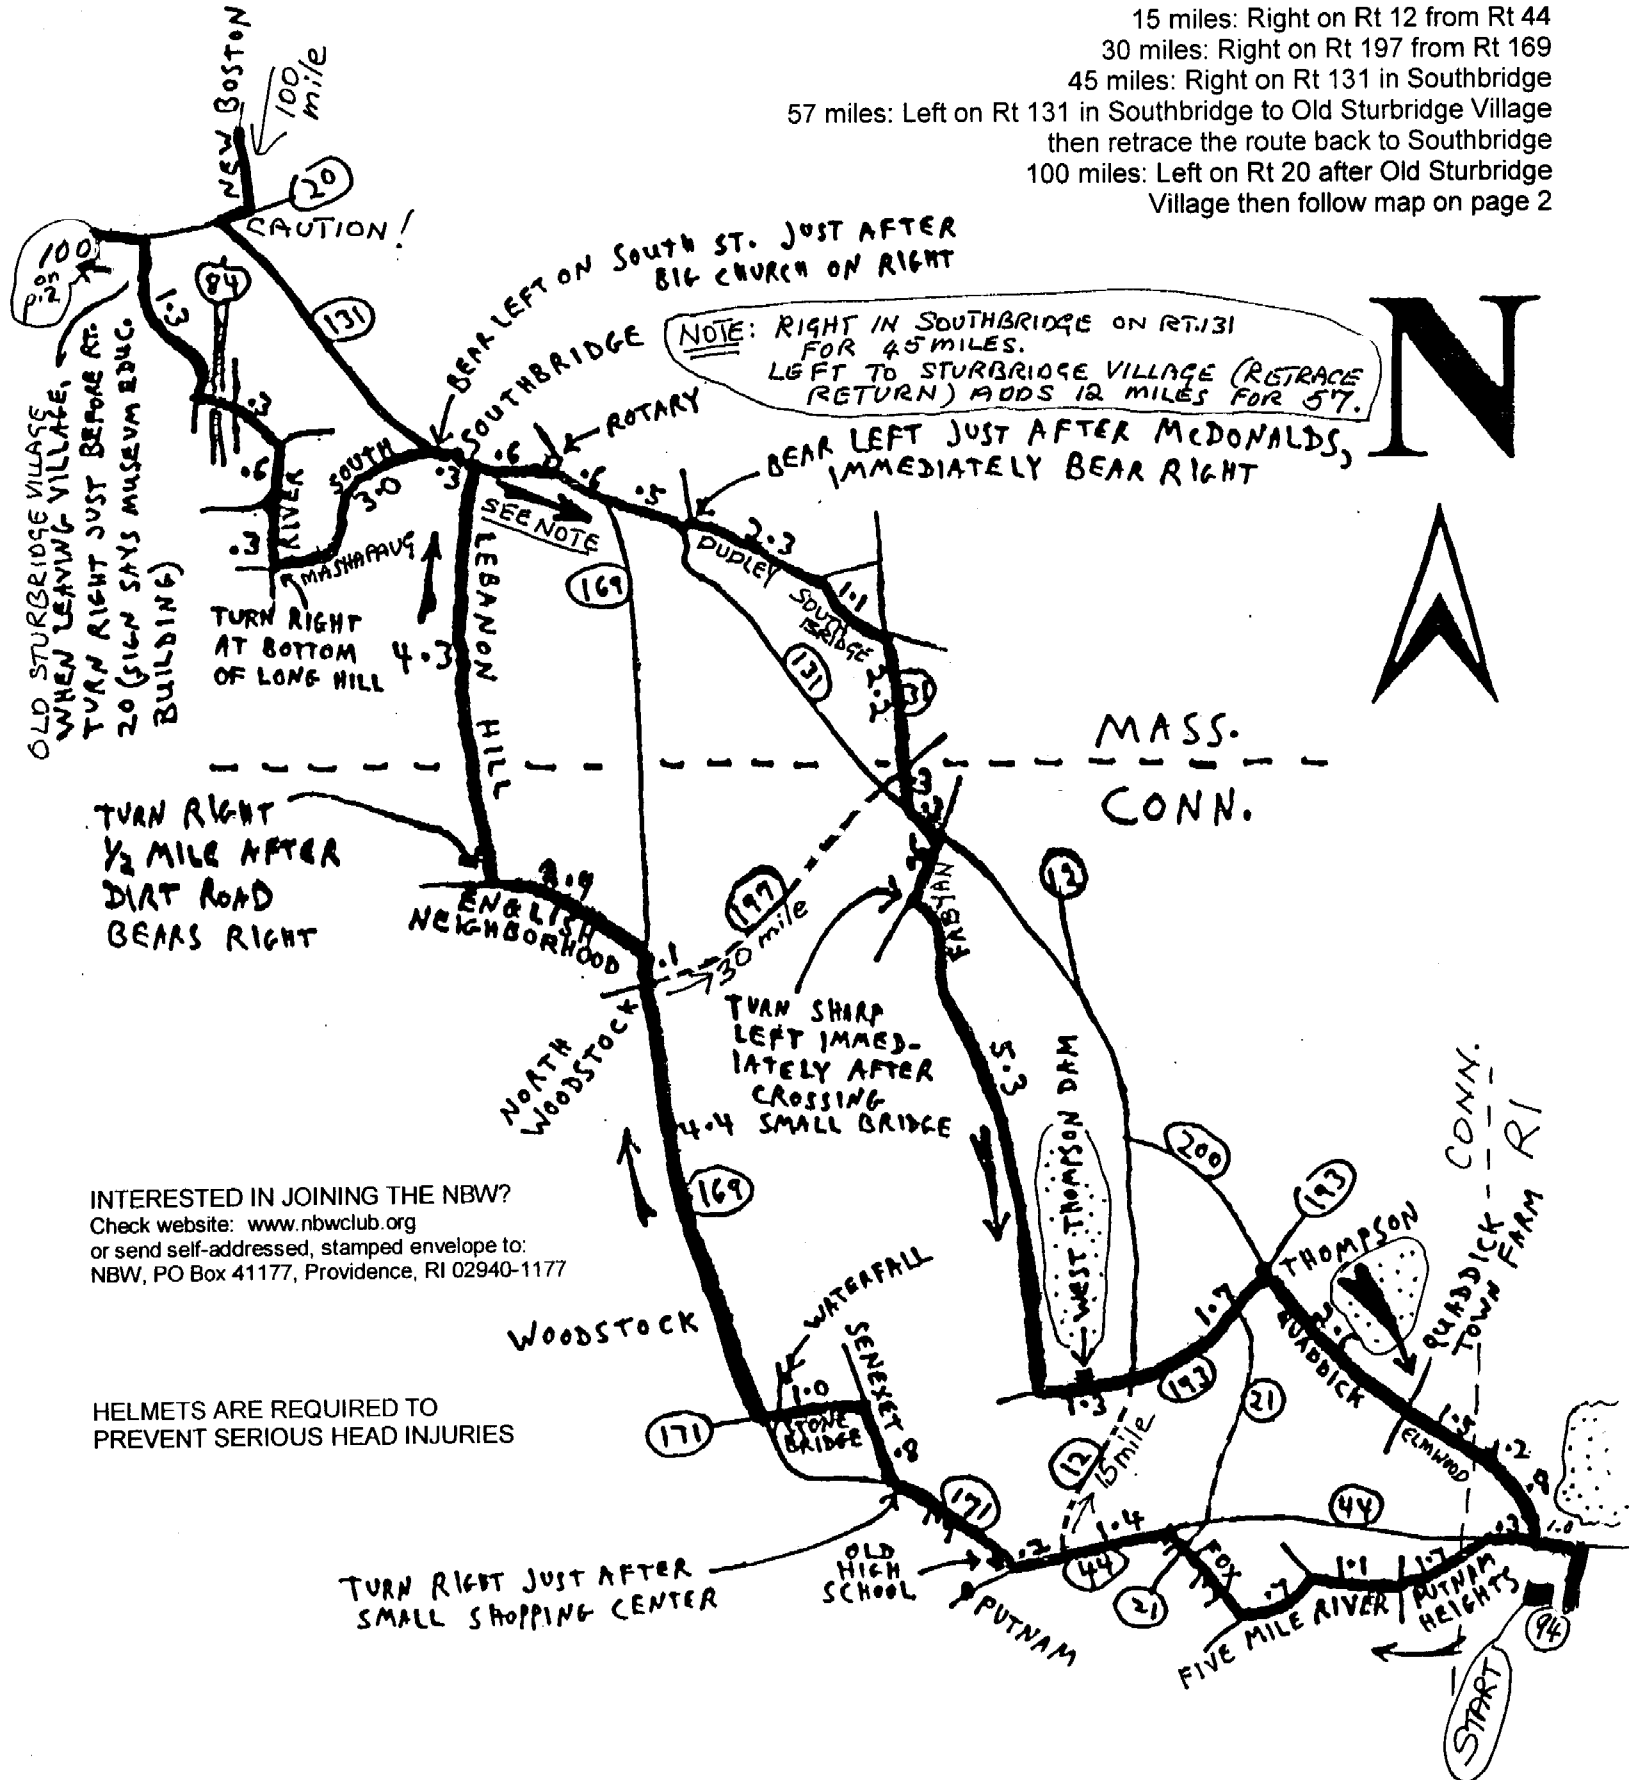

START: W Gloucester Elementary School, Rt. 94

15 miles: Right on Rt 12 from Rt 44

30 miles: Right on Rt 197 from Rt 169

45 miles: Right on Rt 131 in Southbridge

57 miles: Left on Rt 131 in Southbridge to Old Sturbridge Village then retrace the route back to Southbridge

100 miles: Left on Rt 20 after Old Sturbridge Village then follow map on page 2

NOTE: RIGHT IN SOUTHBRIDGE ON RT.131 FOR 45 MILES. LEFT TO STURBRIDGE VILLAGE (RETRACE RETURN) ADDS 12 MILES FOR 57.

OLD STURBRIDGE VILLAGE WHEN LEAVING VILLAGE, TURN RIGHT JUST BEFORE RT. 20 (SIGN SAYS MUSEUM EDUC. BUILDING)

TURN RIGHT AT BOTTOM OF LONG HILL

TURN RIGHT 1/2 MILE AFTER DIRT ROAD BEARS RIGHT

TURN SHARP LEFT IMMEDIATELY AFTER CROSSING SMALL BRIDGE

INTERESTED IN JOINING THE NBW? Check website: www.nbwclub.org or send self-addressed, stamped envelope to: NBW, PO Box 41177, Providence, RI 02940-1177