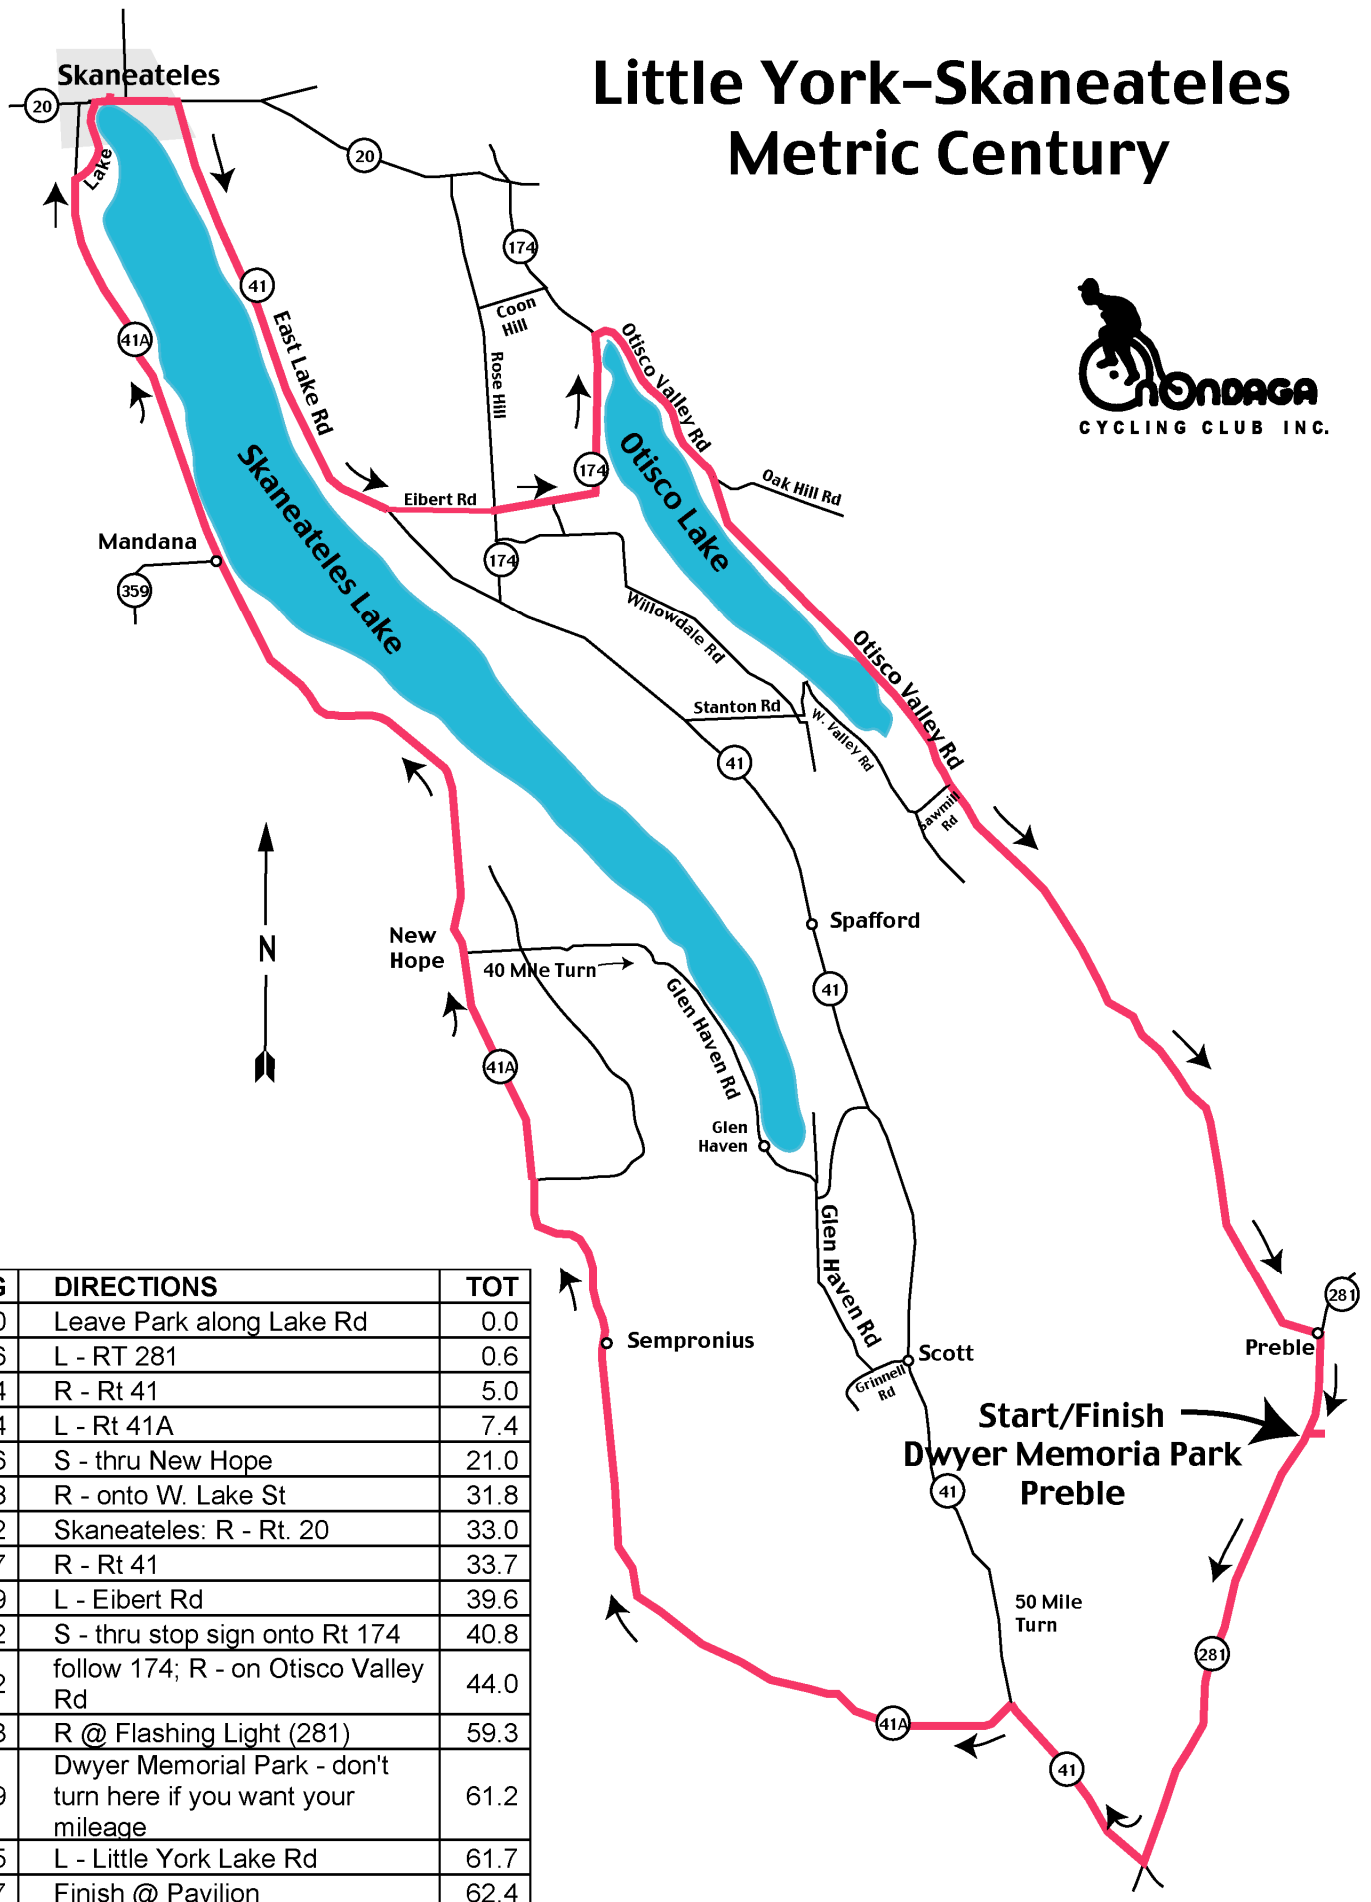

Little York-Skaneateles Metric Century

SEG	DIRECTIONS	TOT
0.0	Leave Park along Lake Rd	0.0
0.6	L - RT 281	0.6
4.4	R - Rt 41	5.0
2.4	L - Rt 41A	7.4
13.6	S - thru New Hope	21.0
10.8	R - onto W. Lake St	31.8
1.2	Skaneateles: R - Rt. 20	33.0
0.7	R - Rt 41	33.7
5.9	L - Eibert Rd	39.6
1.2	S - thru stop sign onto Rt 174	40.8
3.2	follow 174; R - on Otisco Valley Rd	44.0
15.3	R @ Flashing Light (281)	59.3
1.9	Dwyer Memorial Park - don't turn here if you want your mileage	61.2
0.5	L - Little York Lake Rd	61.7
0.7	Finish @ Pavilion	62.4