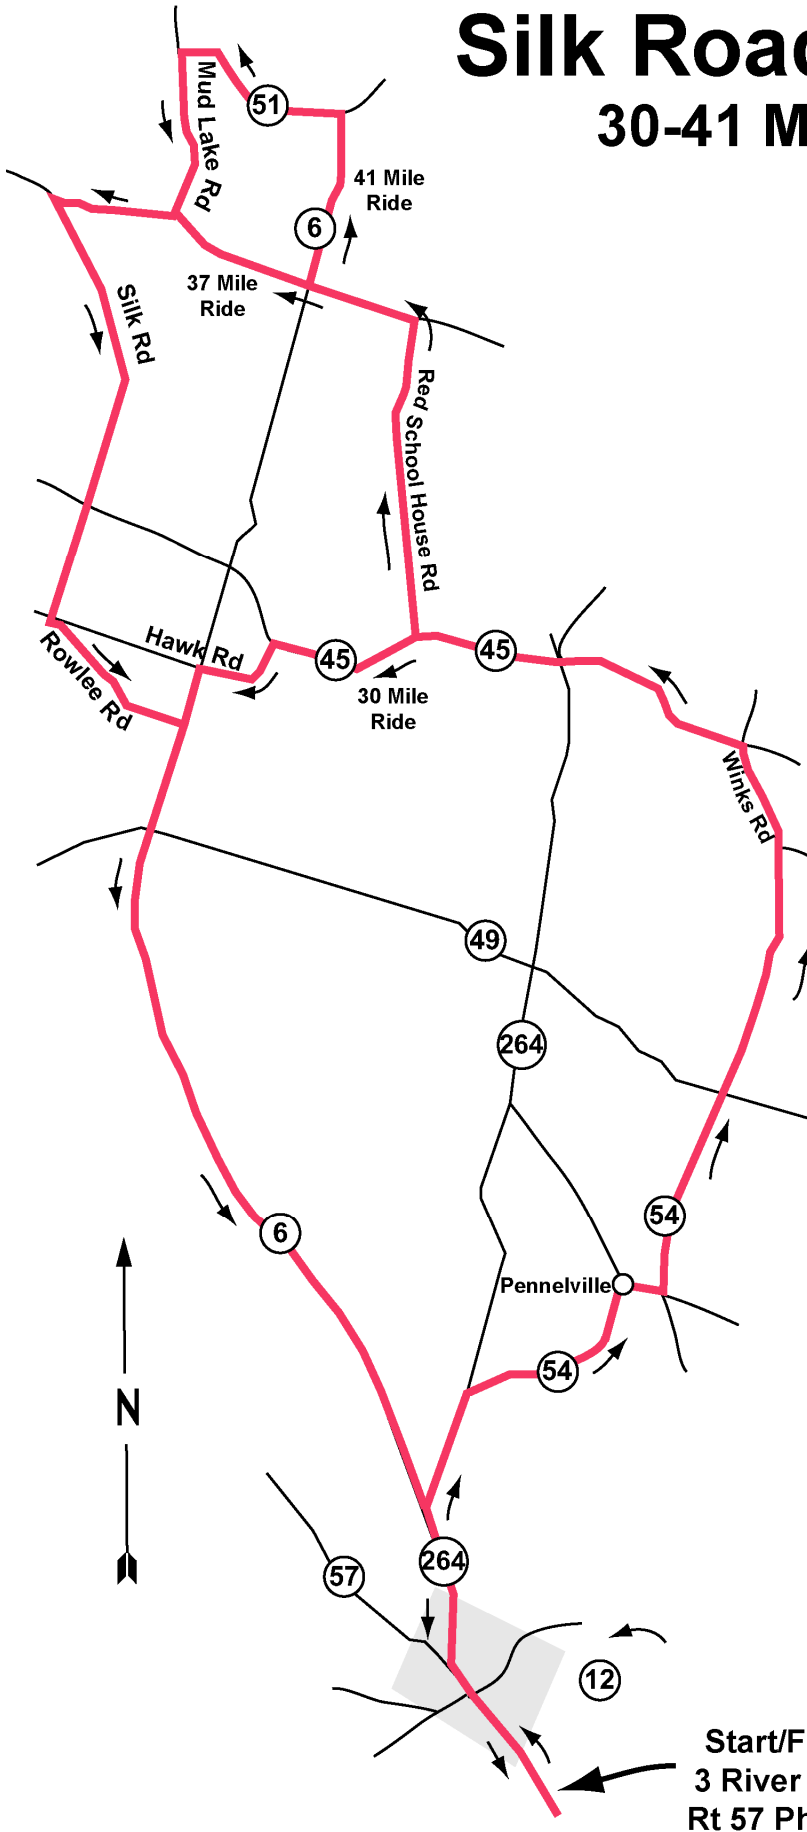

# Silk Road Ride

## 30-41 Miles

SEG	DIRECTIONS	TOT
0.0	Exit Plaza, L - NY 57	0.0
1.3	R - NY 264	1.3
2.6	R - CR 54	3.9
1.5	L - Stay on CR 54	5.4
0.5	R - Stay on CR 54 (Pennellville)	5.9
0.3	L - Stay on CR 54	6.2
4.3	S - onto Winks Rd	10.5
1.0	L - CR 45	11.5
3.3	R - Red School House Rd	14.8
2.7	L - CR 4	17.5
1.1	R - CR 6	18.6
1.6	L - CR 51	20.2
1.8	L - Mud Lake Rd	22.0
1.5	R - CR 4	23.5
1.2	L - Silk Rd	24.7
4.0	L - Hawk Rd	28.7
0.1	R - Rowlee Rd	28.8
1.5	R - CR 6	30.3
8.0	R - NY 264	38.3
1.6	L - NY 57	39.9
1.3	Finish at Three Rivers Plaza	41.2

Start/Finish  
3 River Plaza  
Rt 57 Phoenix