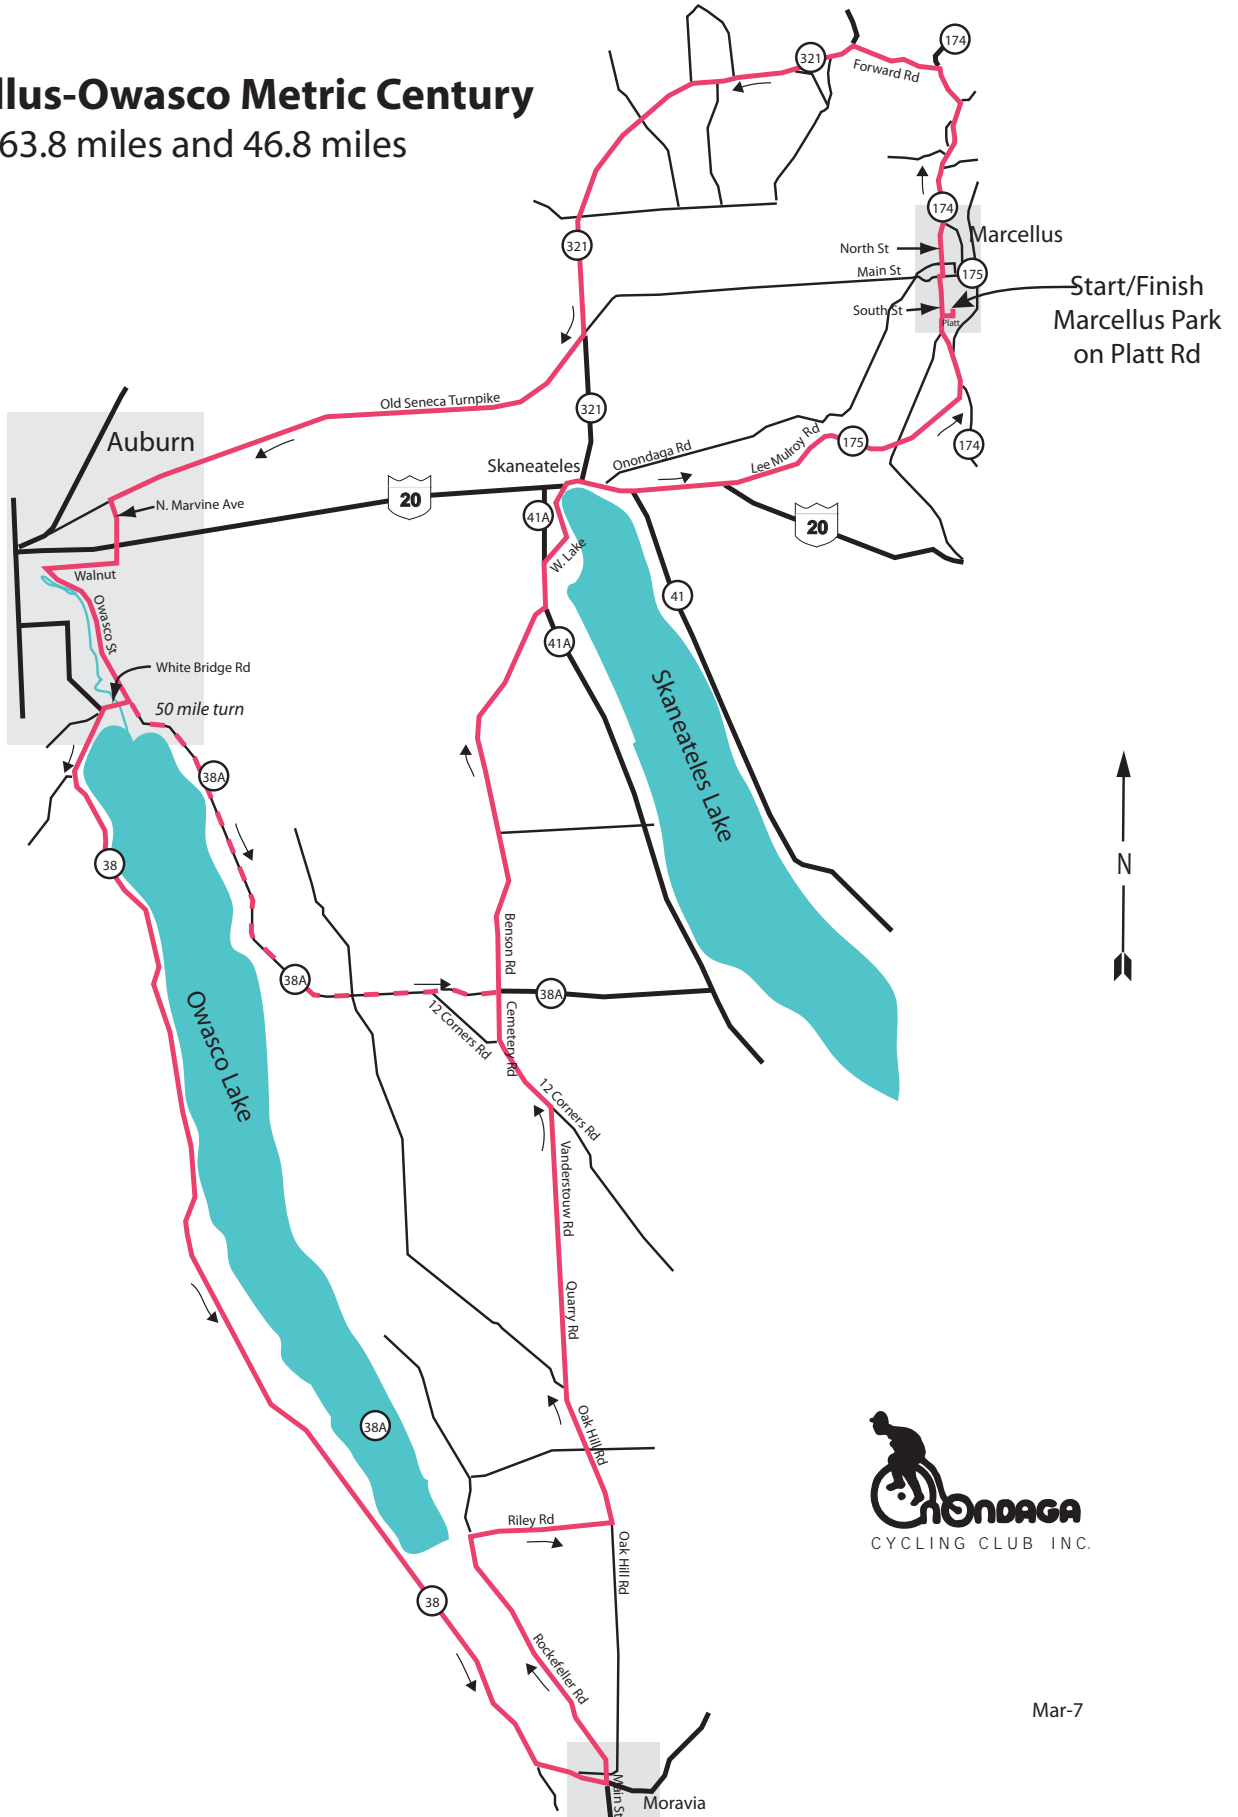

Marcellus-Owasco Metric Century

63.8 miles and 46.8 miles

Mar-7