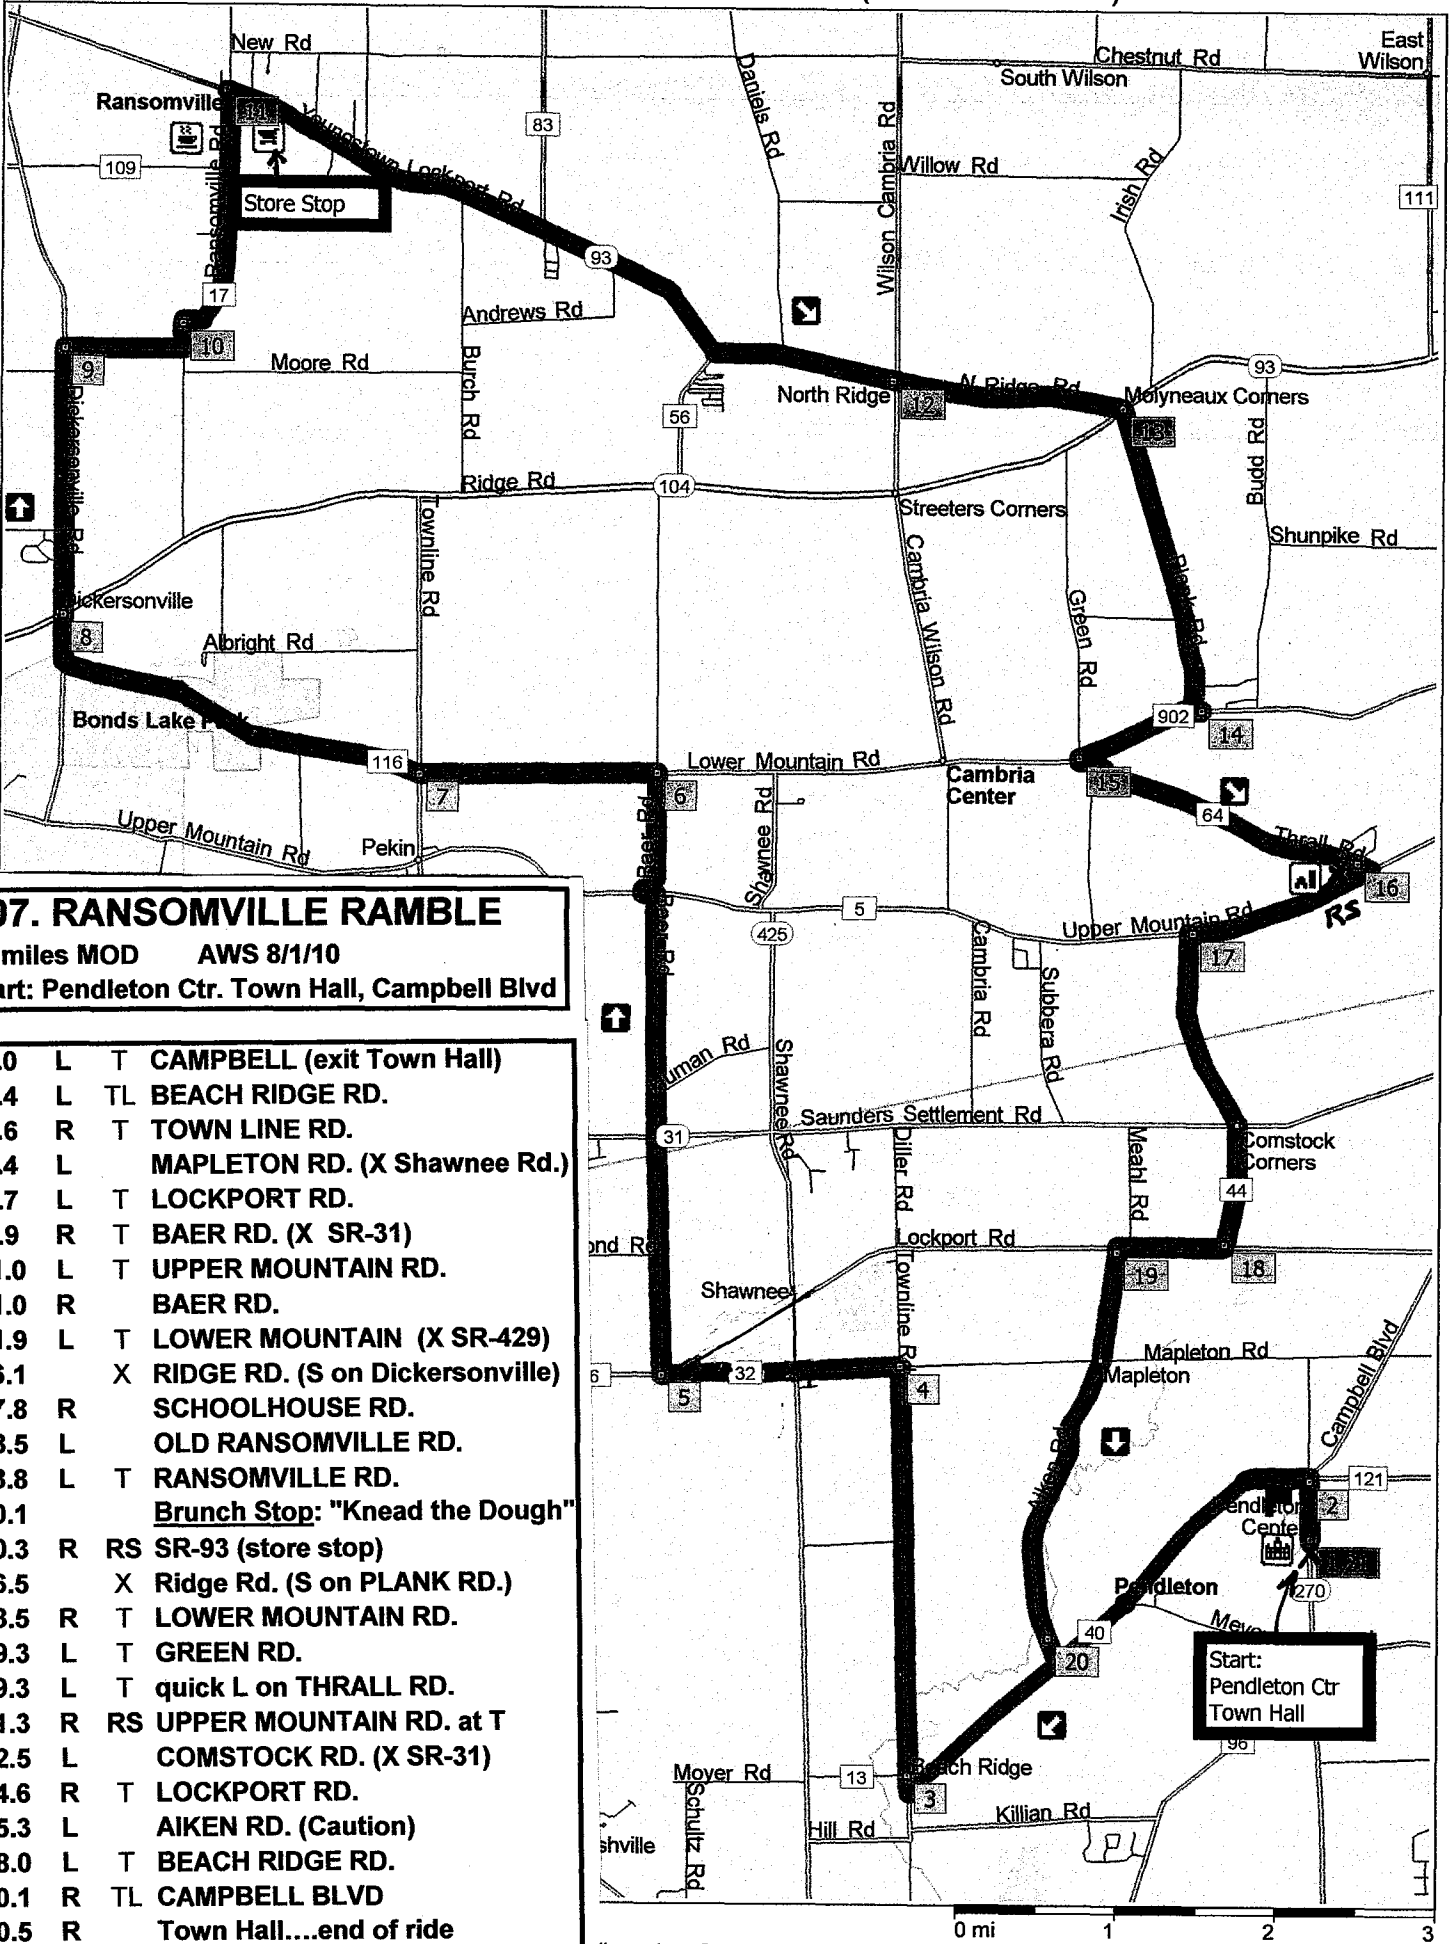

707. RANSOMVILLE RAMBLE (41 miles MOD)

707. RANSOMVILLE RAMBLE
 41 miles MOD AWS 8/1/10
 Start: Pendleton Ctr. Town Hall, Campbell Blvd

- 0.0 L T CAMPBELL (exit Town Hall)
- 0.4 L TL BEACH RIDGE RD.
- 3.6 R T TOWN LINE RD.
- 6.4 L MAPLETON RD. (X Shawnee Rd.)
- 7.7 L T LOCKPORT RD.
- 7.9 R T BAER RD. (X SR-31)
- 11.0 L T UPPER MOUNTAIN RD.
- 11.0 R BAER RD.
- 11.9 L T LOWER MOUNTAIN (X SR-429)
- 16.1 X RIDGE RD. (S on Dickersonville)
- 17.8 R SCHOOLHOUSE RD.
- 18.5 L OLD RANSOMVILLE RD.
- 18.8 L T RANSOMVILLE RD.
- 20.1 Brunch Stop: "Knead the Dough"
- 20.3 R RS SR-93 (store stop)
- 26.5 X Ridge Rd. (S on PLANK RD.)
- 28.5 R T LOWER MOUNTAIN RD.
- 29.3 L T GREEN RD.
- 29.3 L T quick L on THRALL RD.
- 31.3 R RS UPPER MOUNTAIN RD. at T
- 32.5 L COMSTOCK RD. (X SR-31)
- 34.6 R T LOCKPORT RD.
- 35.3 L AIKEN RD. (Caution)
- 38.0 L T BEACH RIDGE RD.
- 40.1 R TL CAMPBELL BLVD
- 40.5 R Town Hall....end of ride