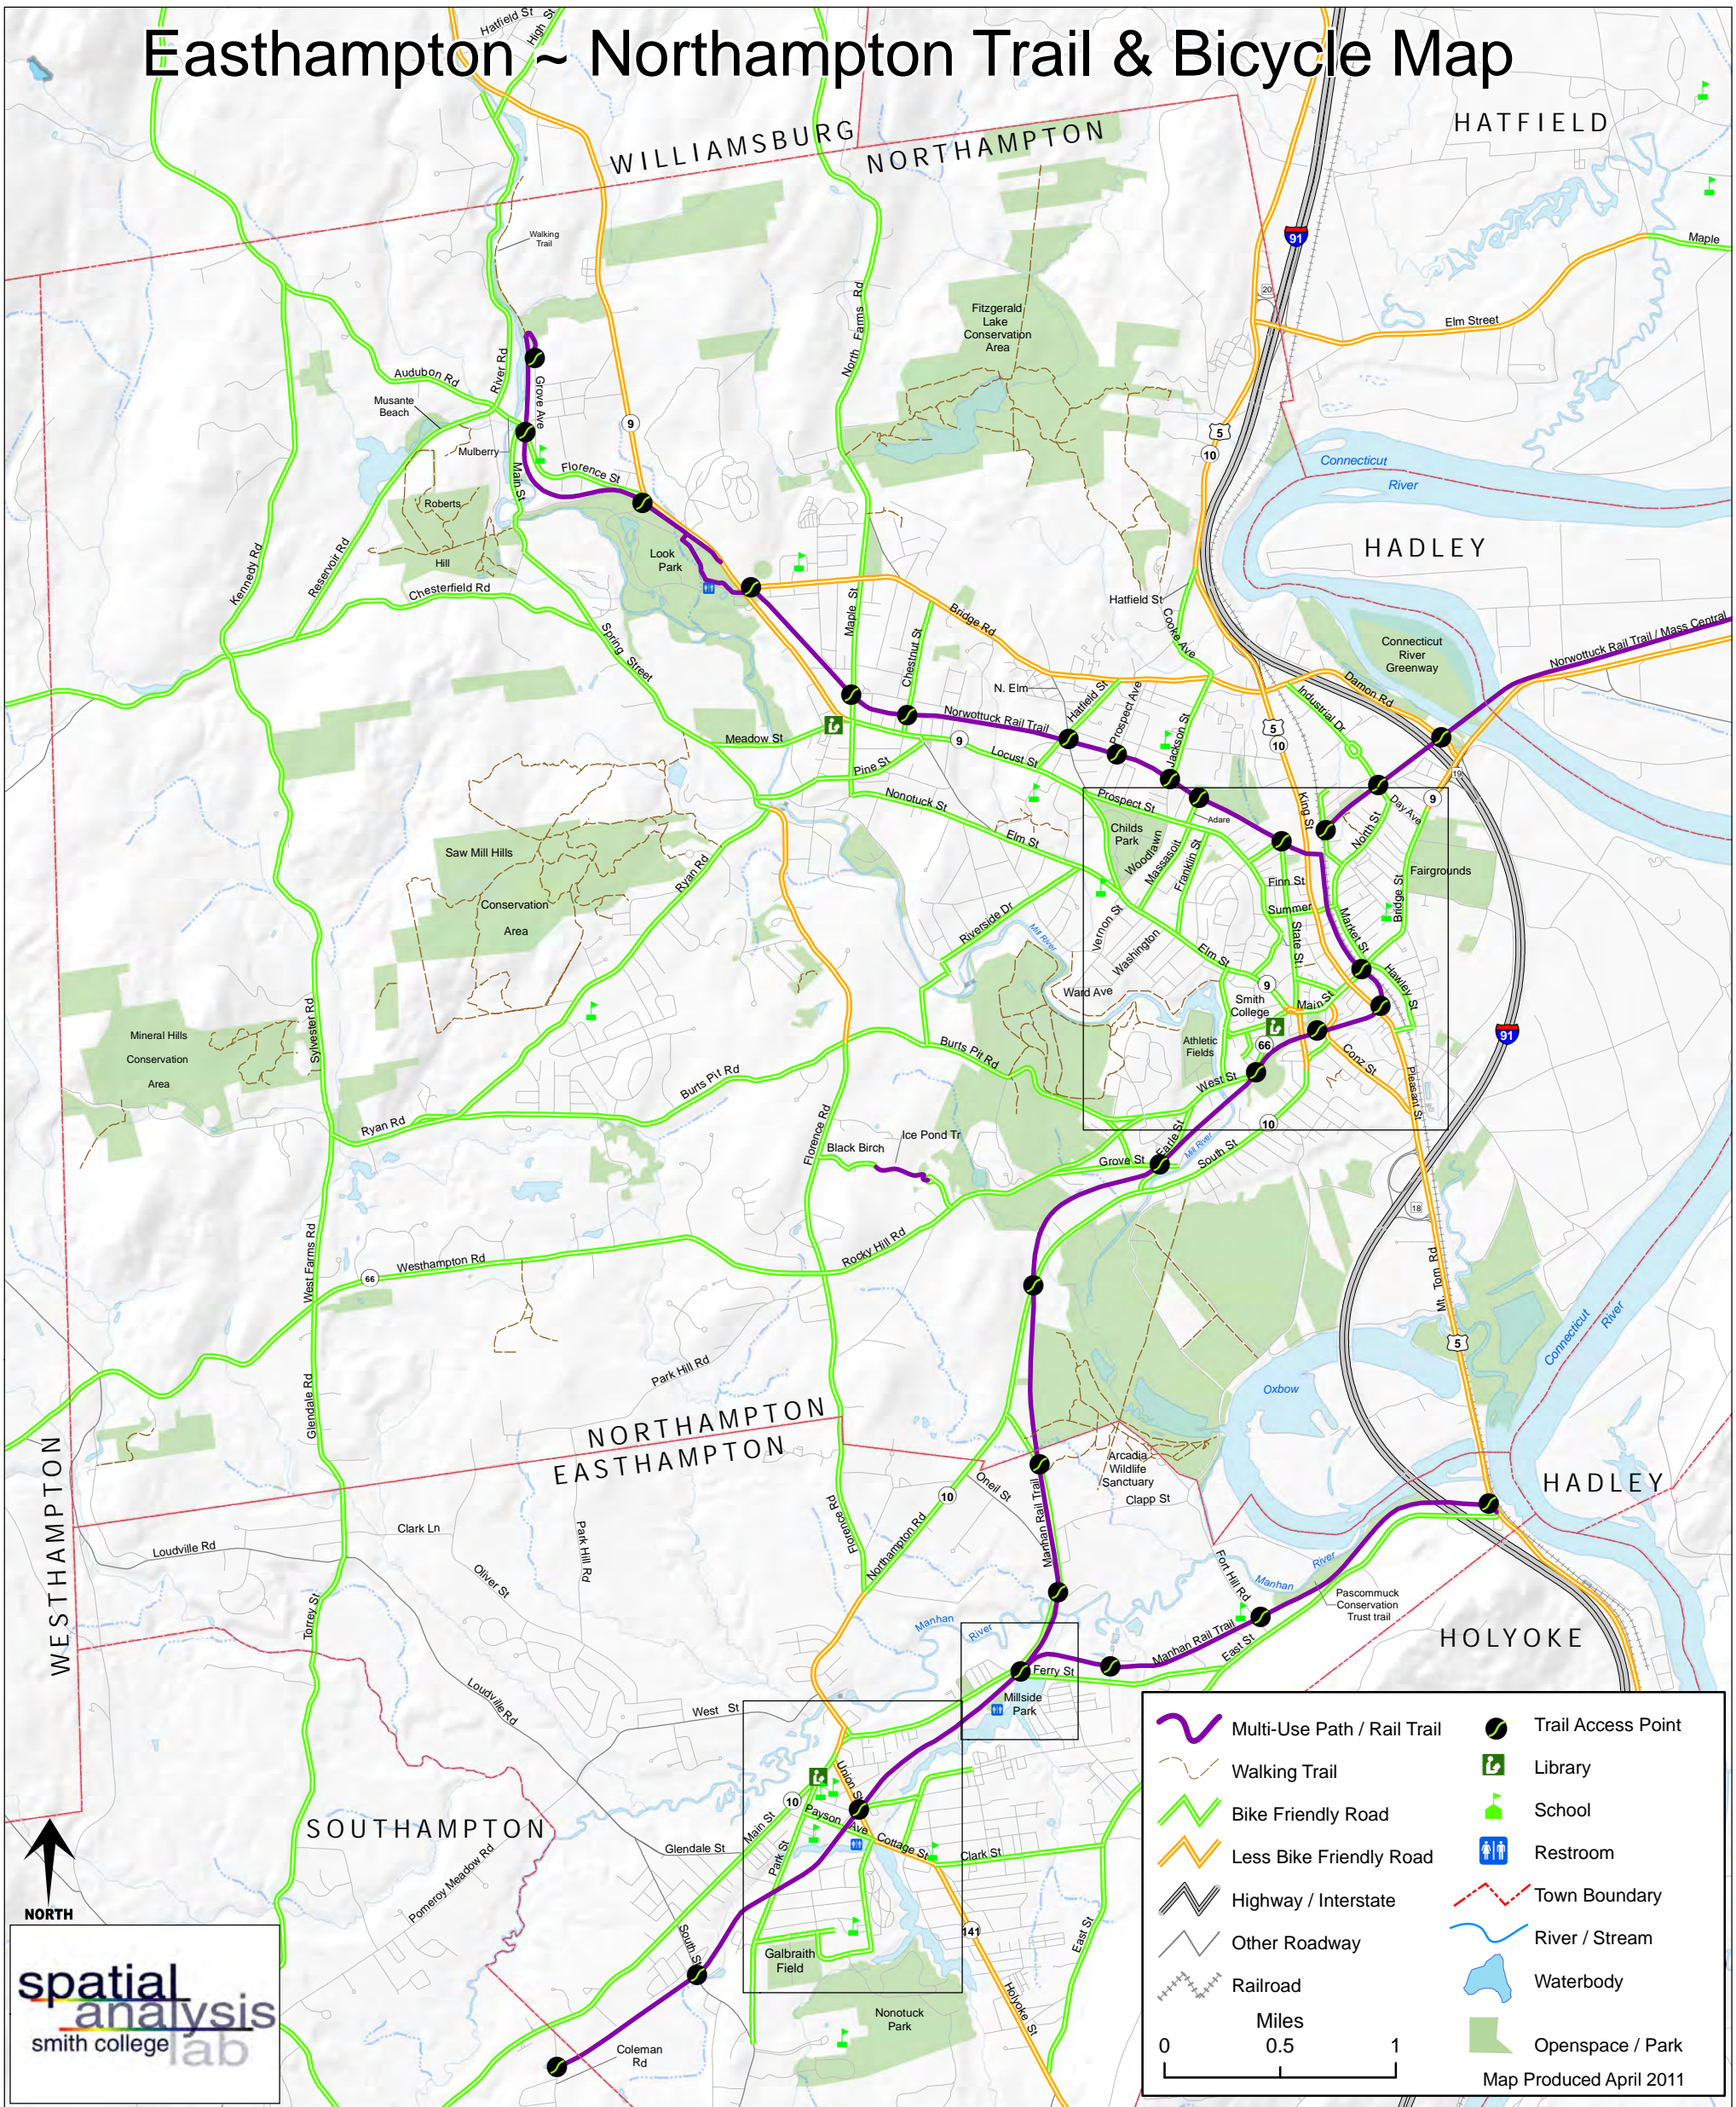

Easthampton ~ Northampton Trail & Bicycle Map

Sources: Basemap data from ESRI Data & Maps 2007, MassGIS, and ArcGIS Online.
Bike path and trails modified from City of Northampton, Office of Planning and Development data layers.

Cartography: Smith College Spatial Analysis Lab (J. Caris, E. Hartenian '11, and A. Nyren '06),
Inspiration and Review led by Nick Horton with help and input from community members.

ADVERTISEMENT SPACE