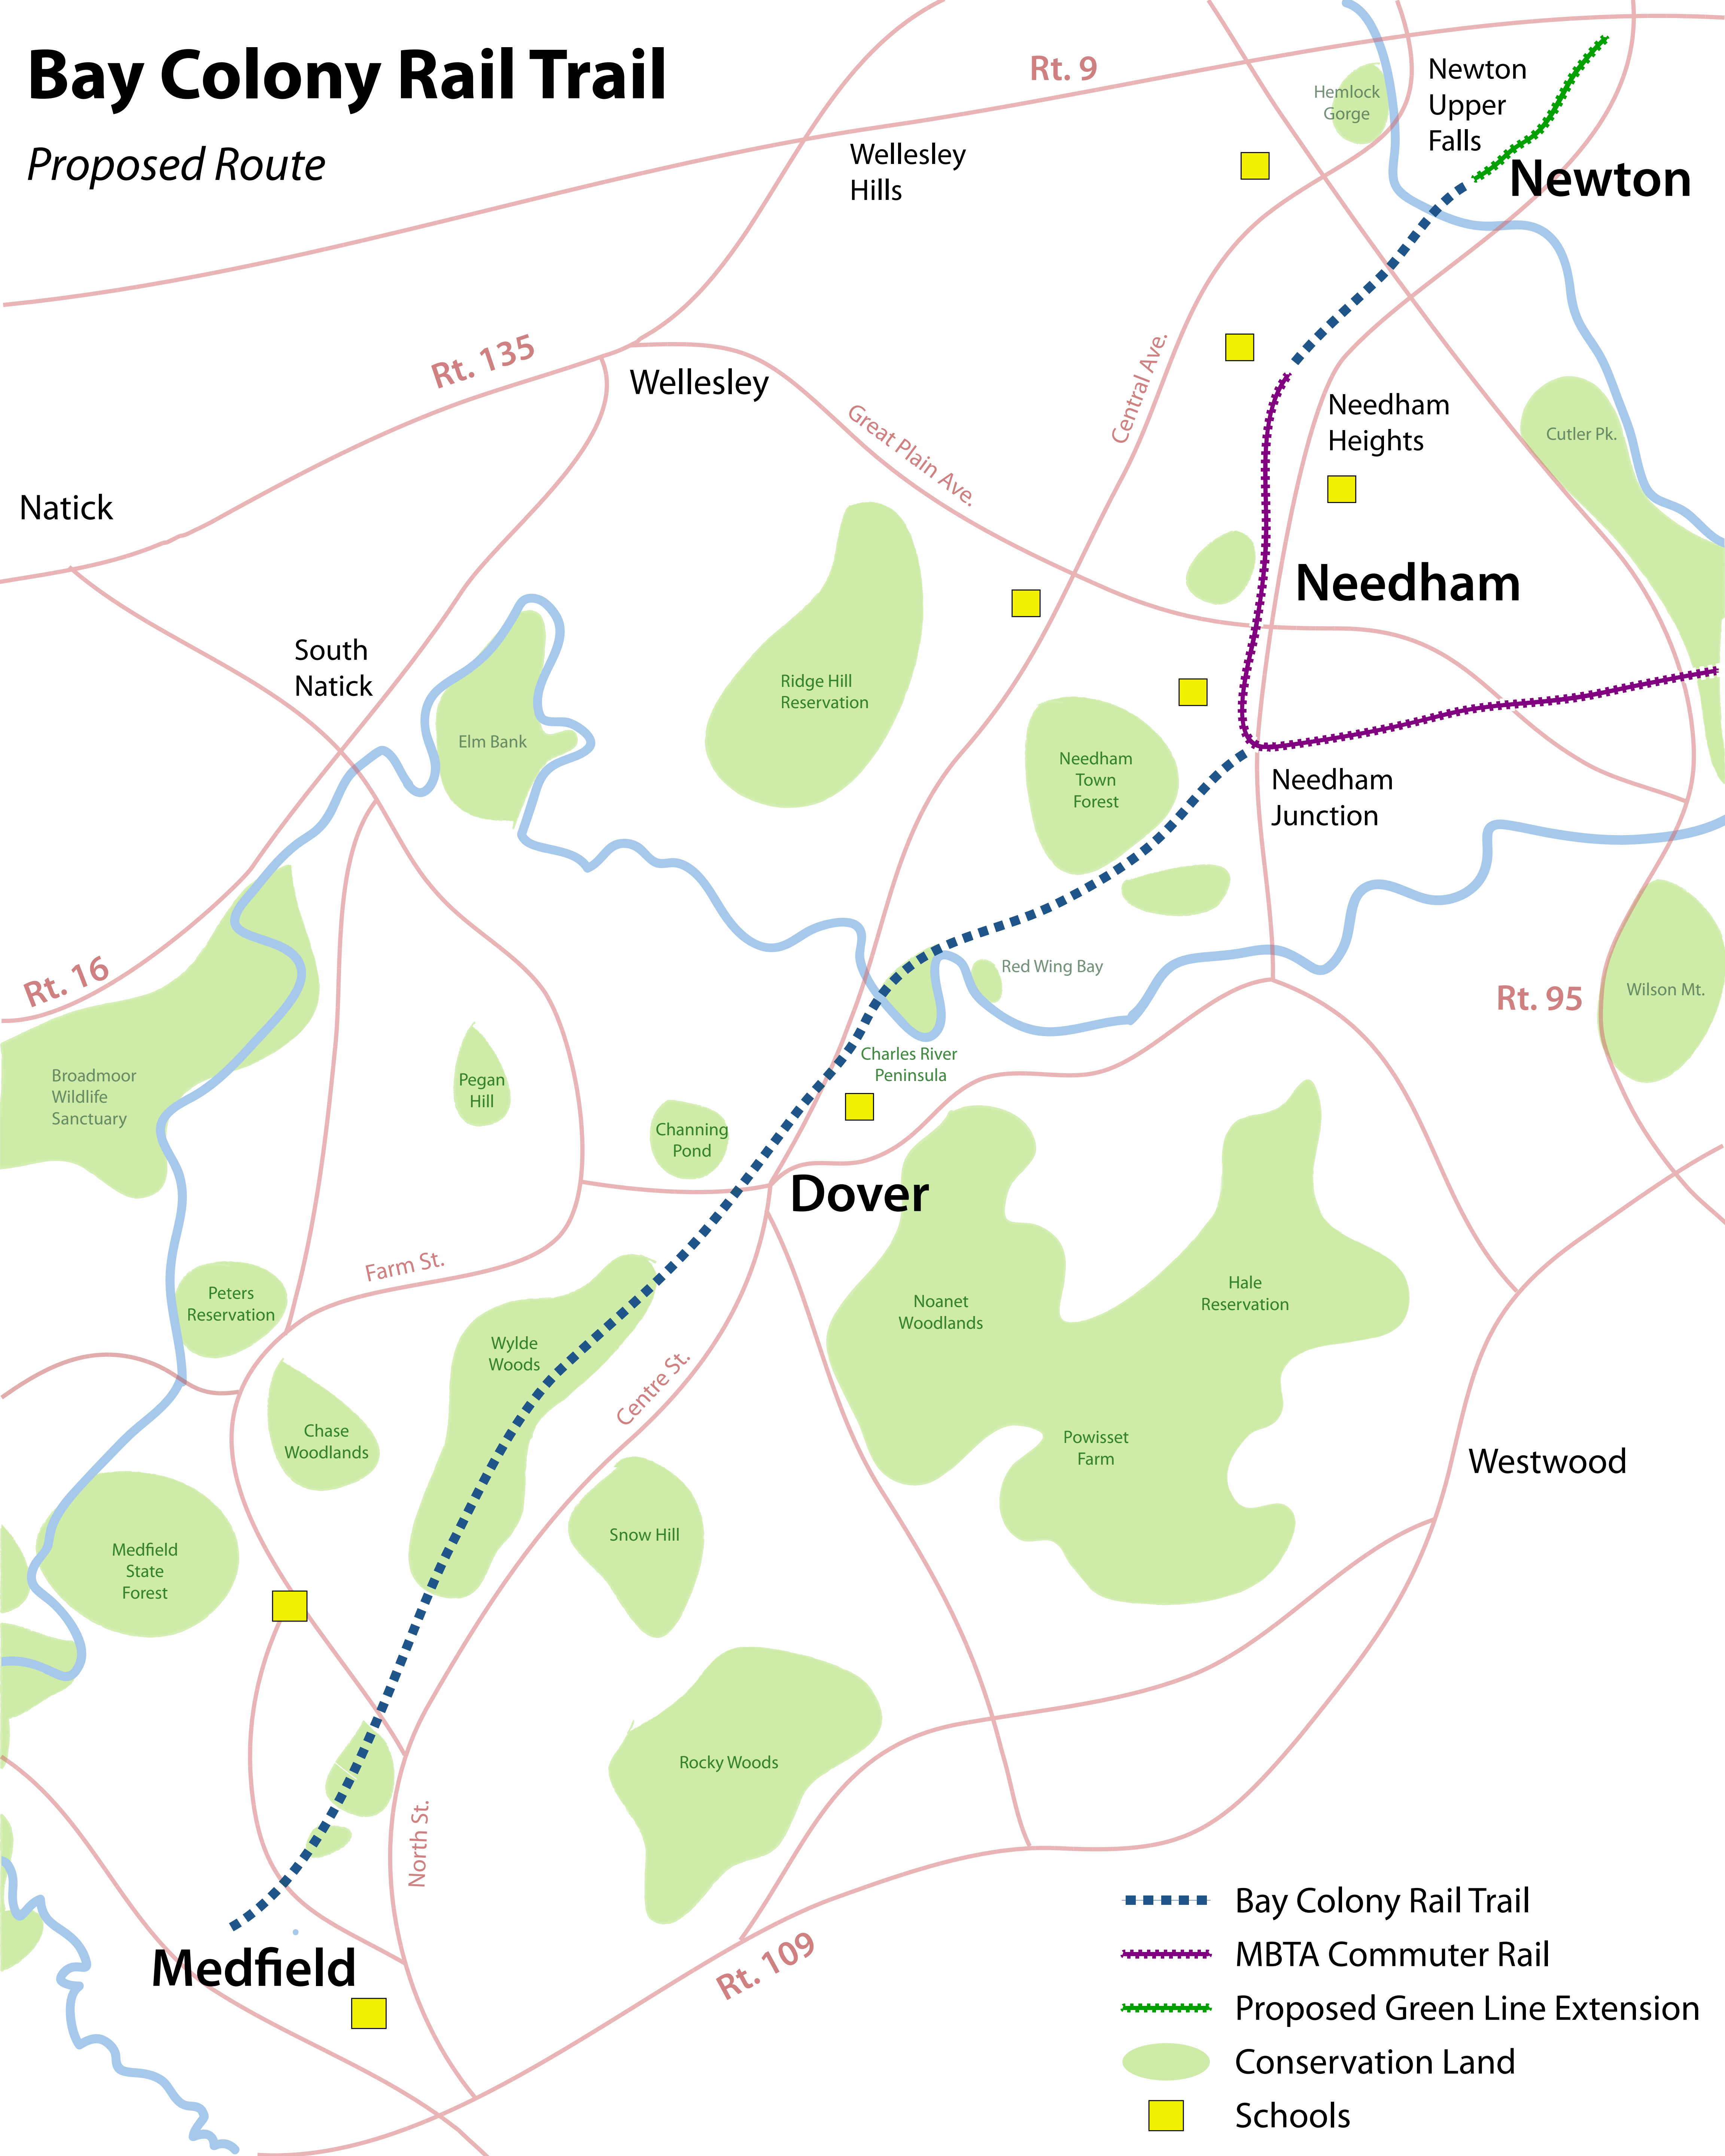

Bay Colony Rail Trail

Proposed Route

- Bay Colony Rail Trail
- MBTA Commuter Rail
- Proposed Green Line Extension
- Conservation Land
- Schools