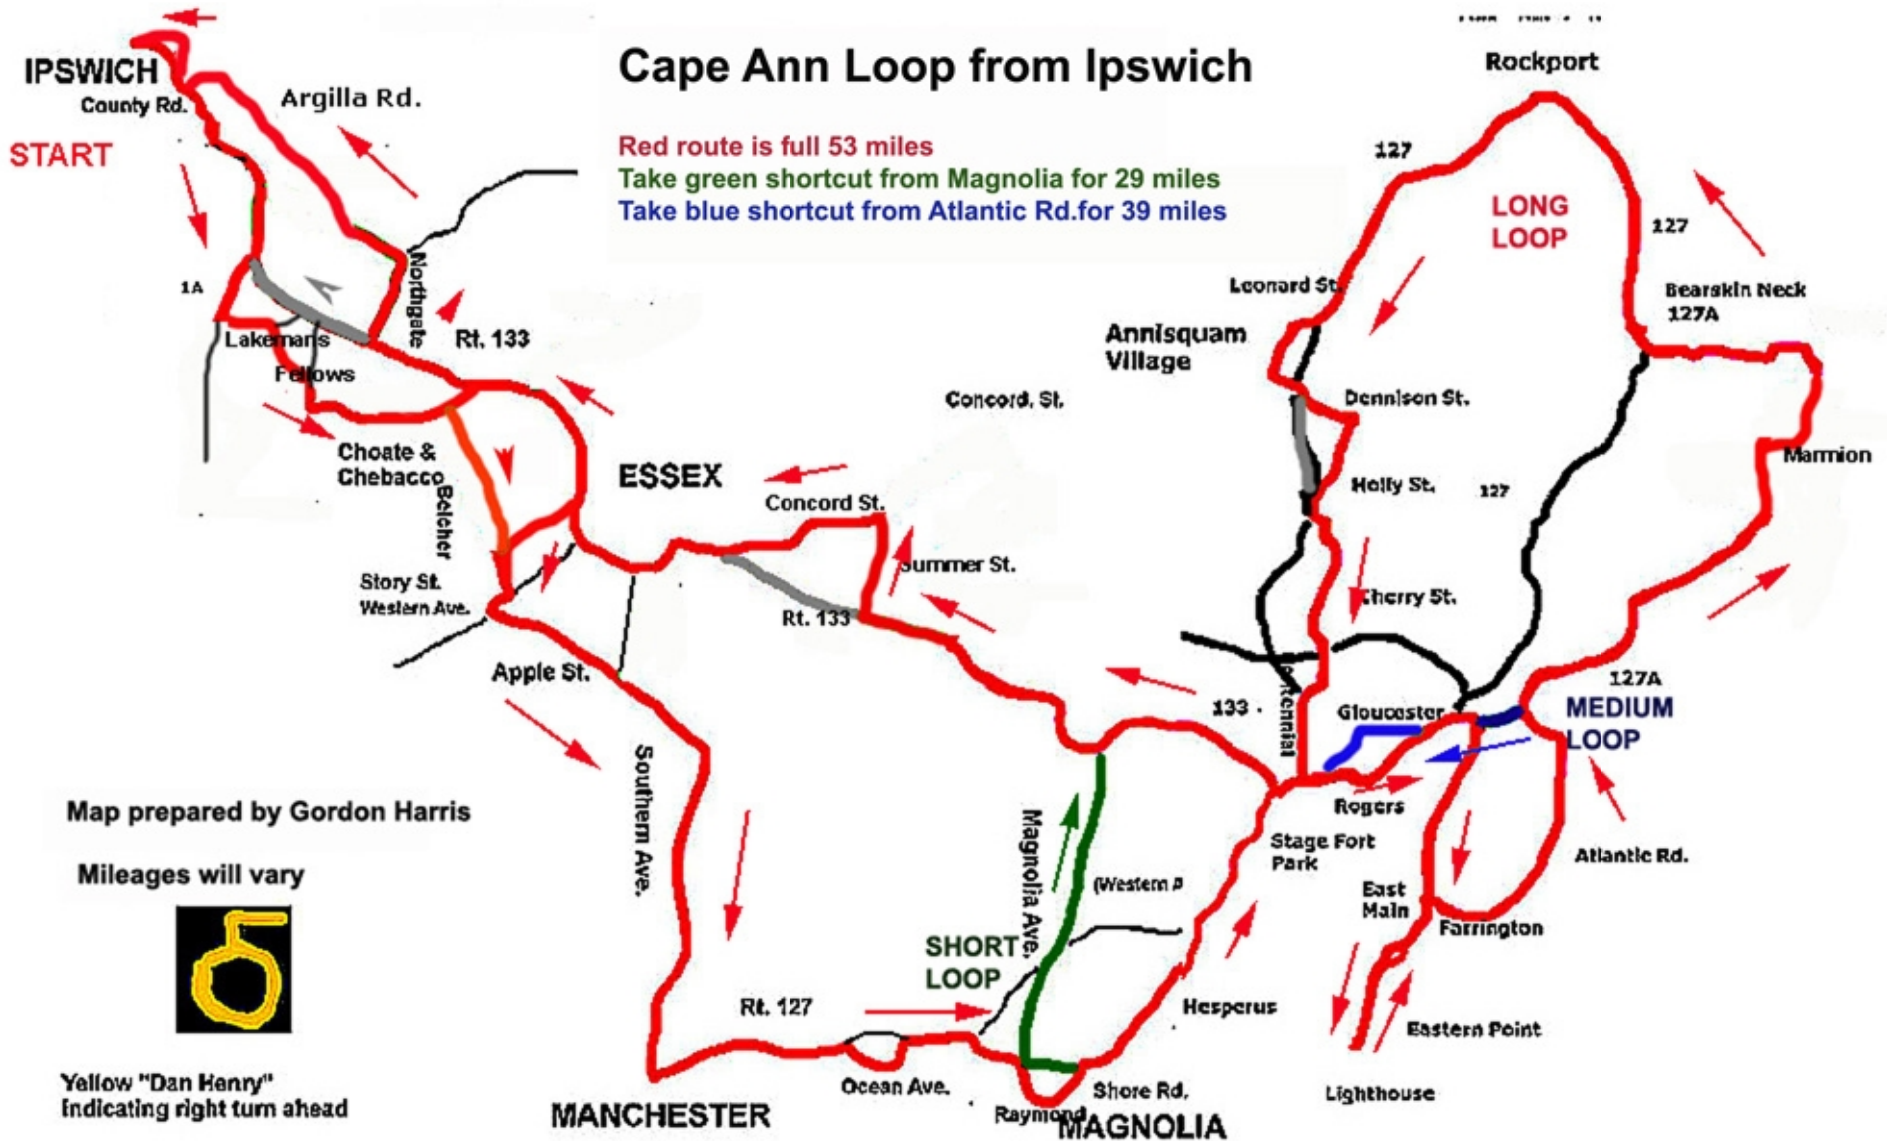

Cape Ann Loop from Ipswich

Red route is full 53 miles
 Take green shortcut from Magnolia for 29 miles
 Take blue shortcut from Atlantic Rd. for 39 miles

Map prepared by Gordon Harris

Mileages will vary

Yellow "Dan Henry"
 indicating right turn ahead