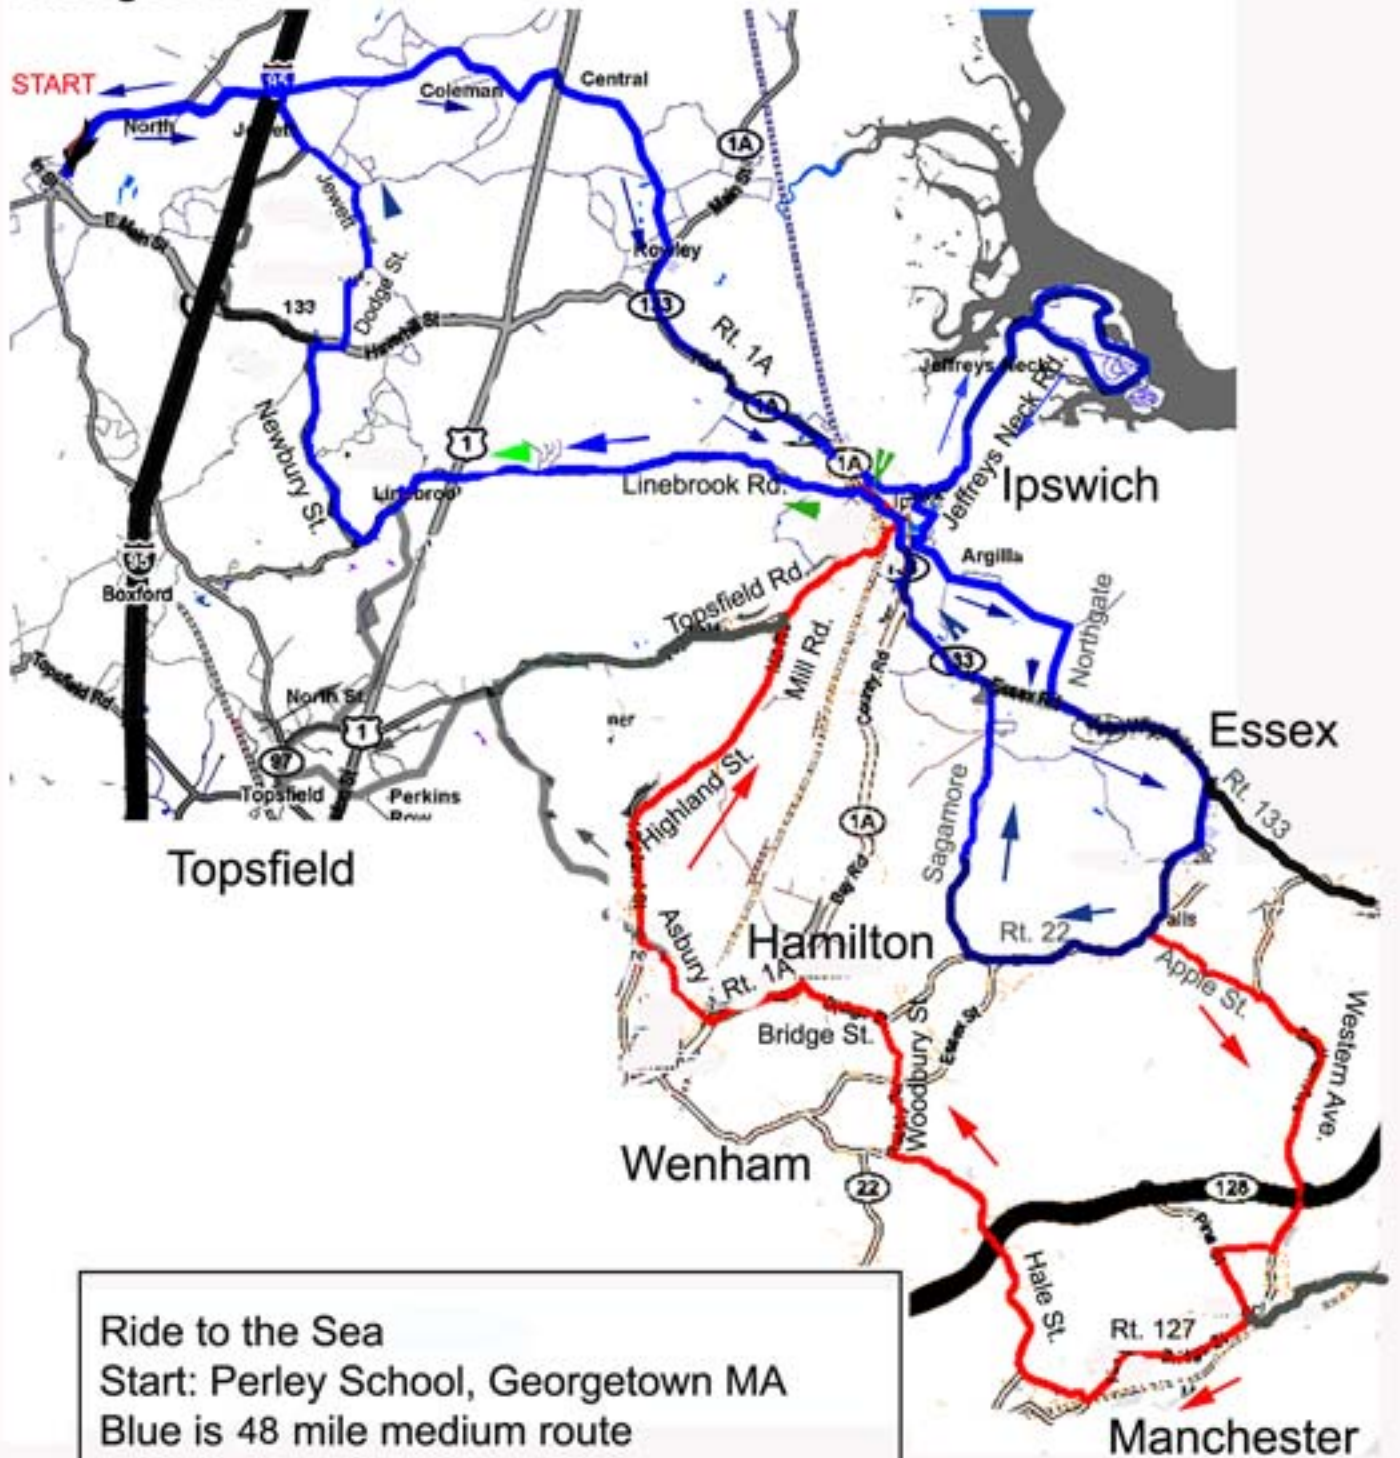

Georgetown

Ride to the Sea

Start: Perley School, Georgetown MA

Blue is 48 mile medium route

Green arrows are for 23.5 mile short route

Add red for 58 mile long route

www.nscyc.org