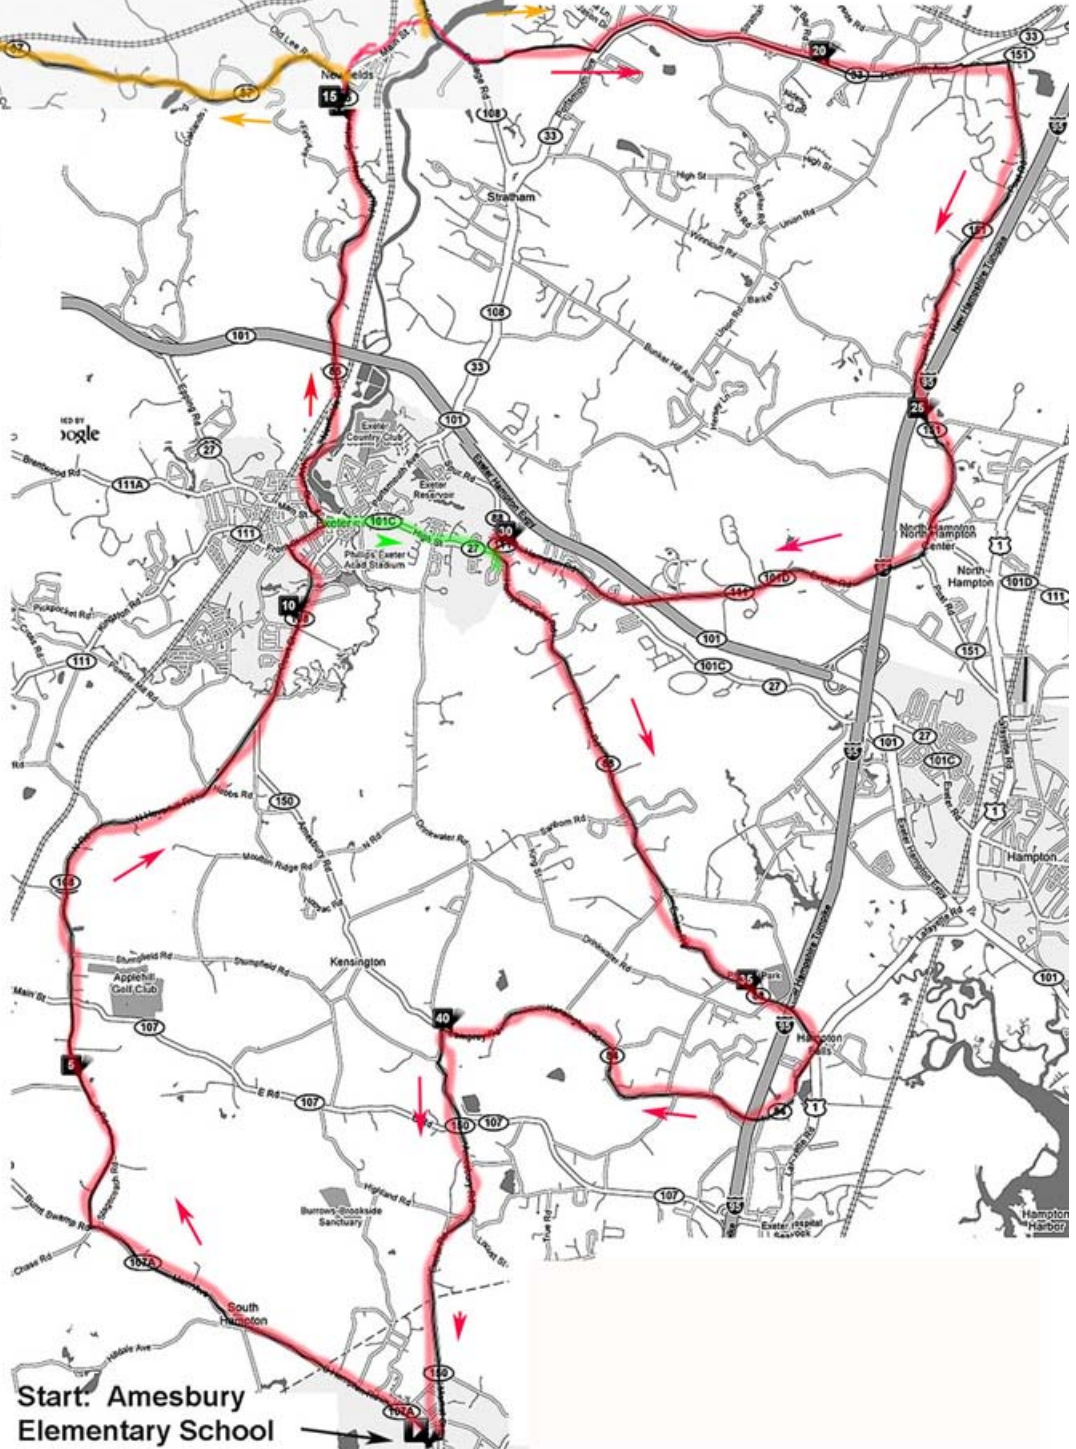

Applecrest Farm Ride

Red is medium 44 miles
Add yellow for 57 miles
Take green shortcut
for 27 mile loop

Road mark

A

**Start: Amesbury
 Elementary School**