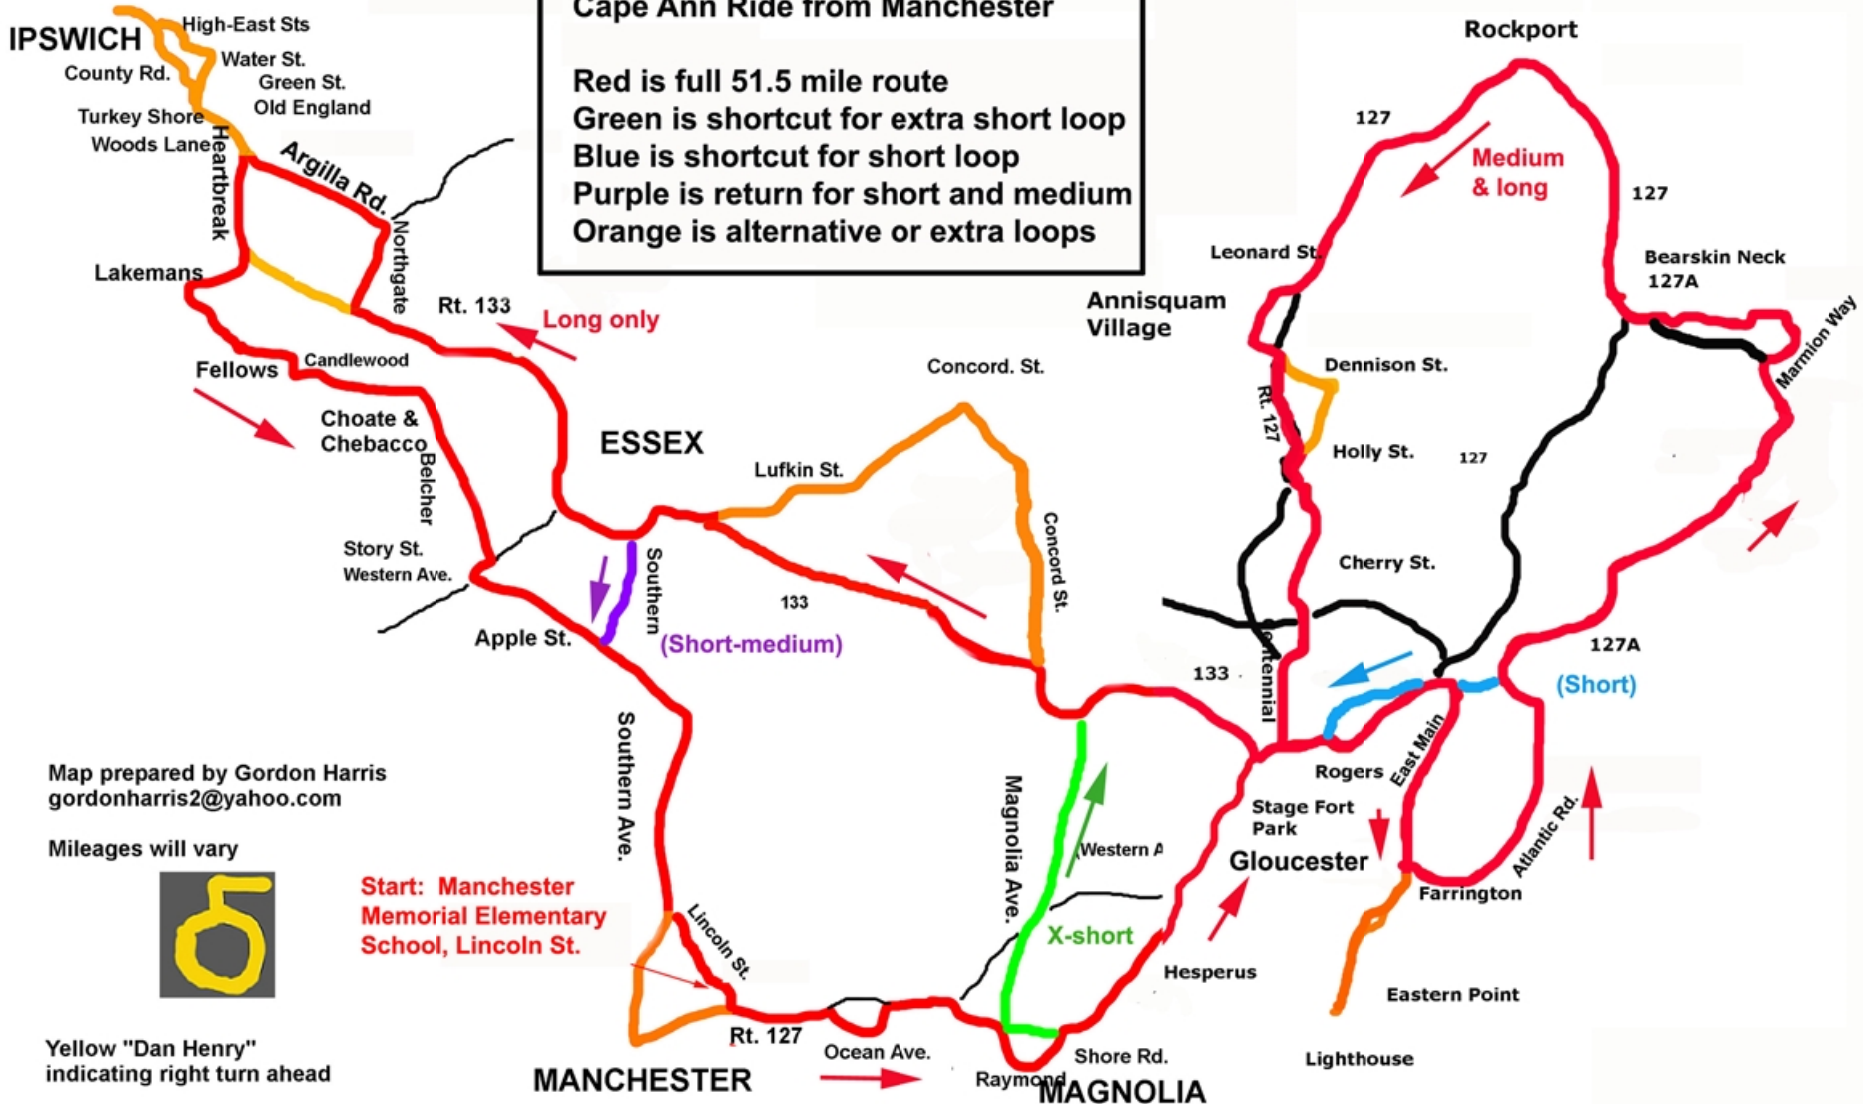

Cape Ann Ride from Manchester

Red is full 51.5 mile route
 Green is shortcut for extra short loop
 Blue is shortcut for short loop
 Purple is return for short and medium
 Orange is alternative or extra loops

Map prepared by Gordon Harris
 gordonharris2@yahoo.com

Mileages will vary

Yellow "Dan Henry"
 indicating right turn ahead

Start: Manchester
 Memorial Elementary
 School, Lincoln St.