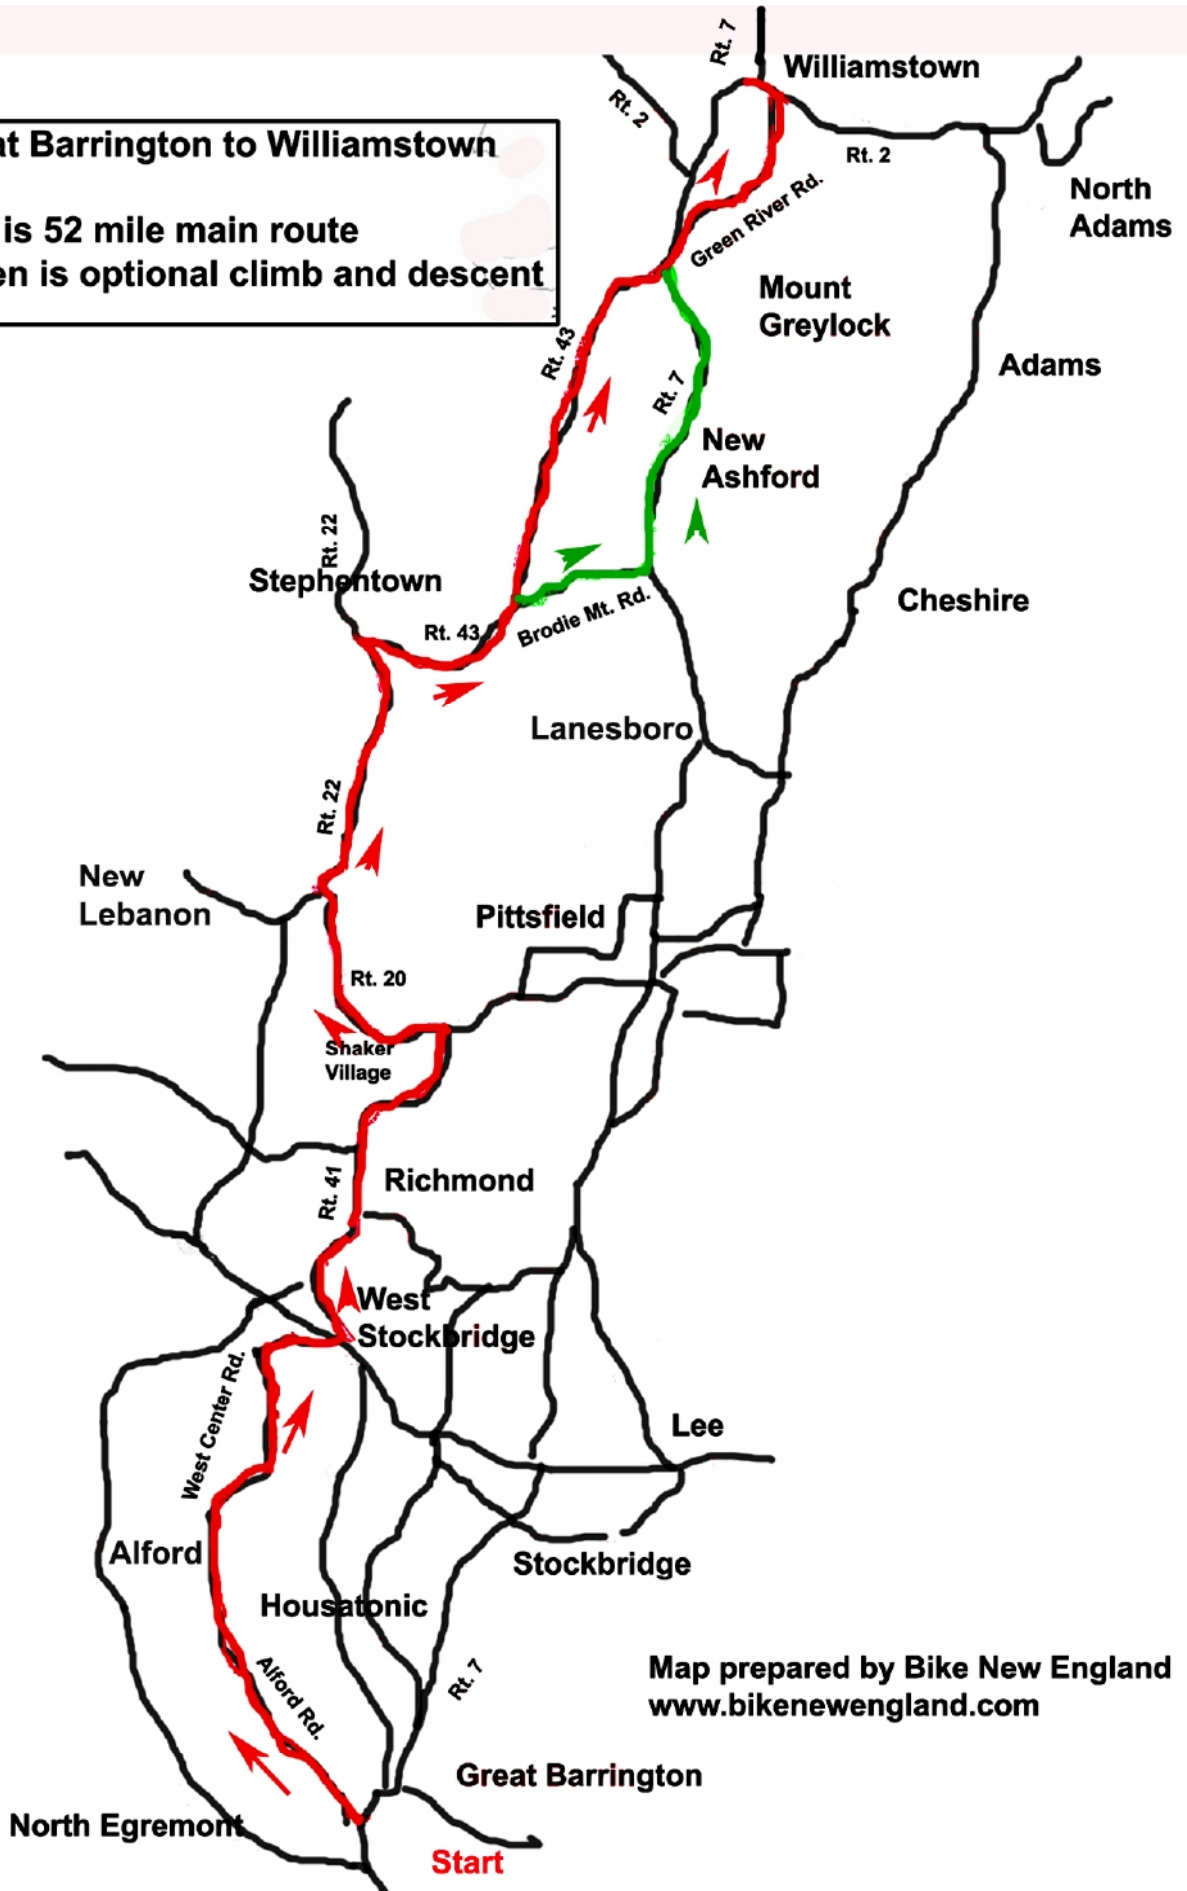

Great Barrington to Williamstown
Red is 52 mile main route
Green is optional climb and descent

Map prepared by Bike New England
www.bikenewengland.com