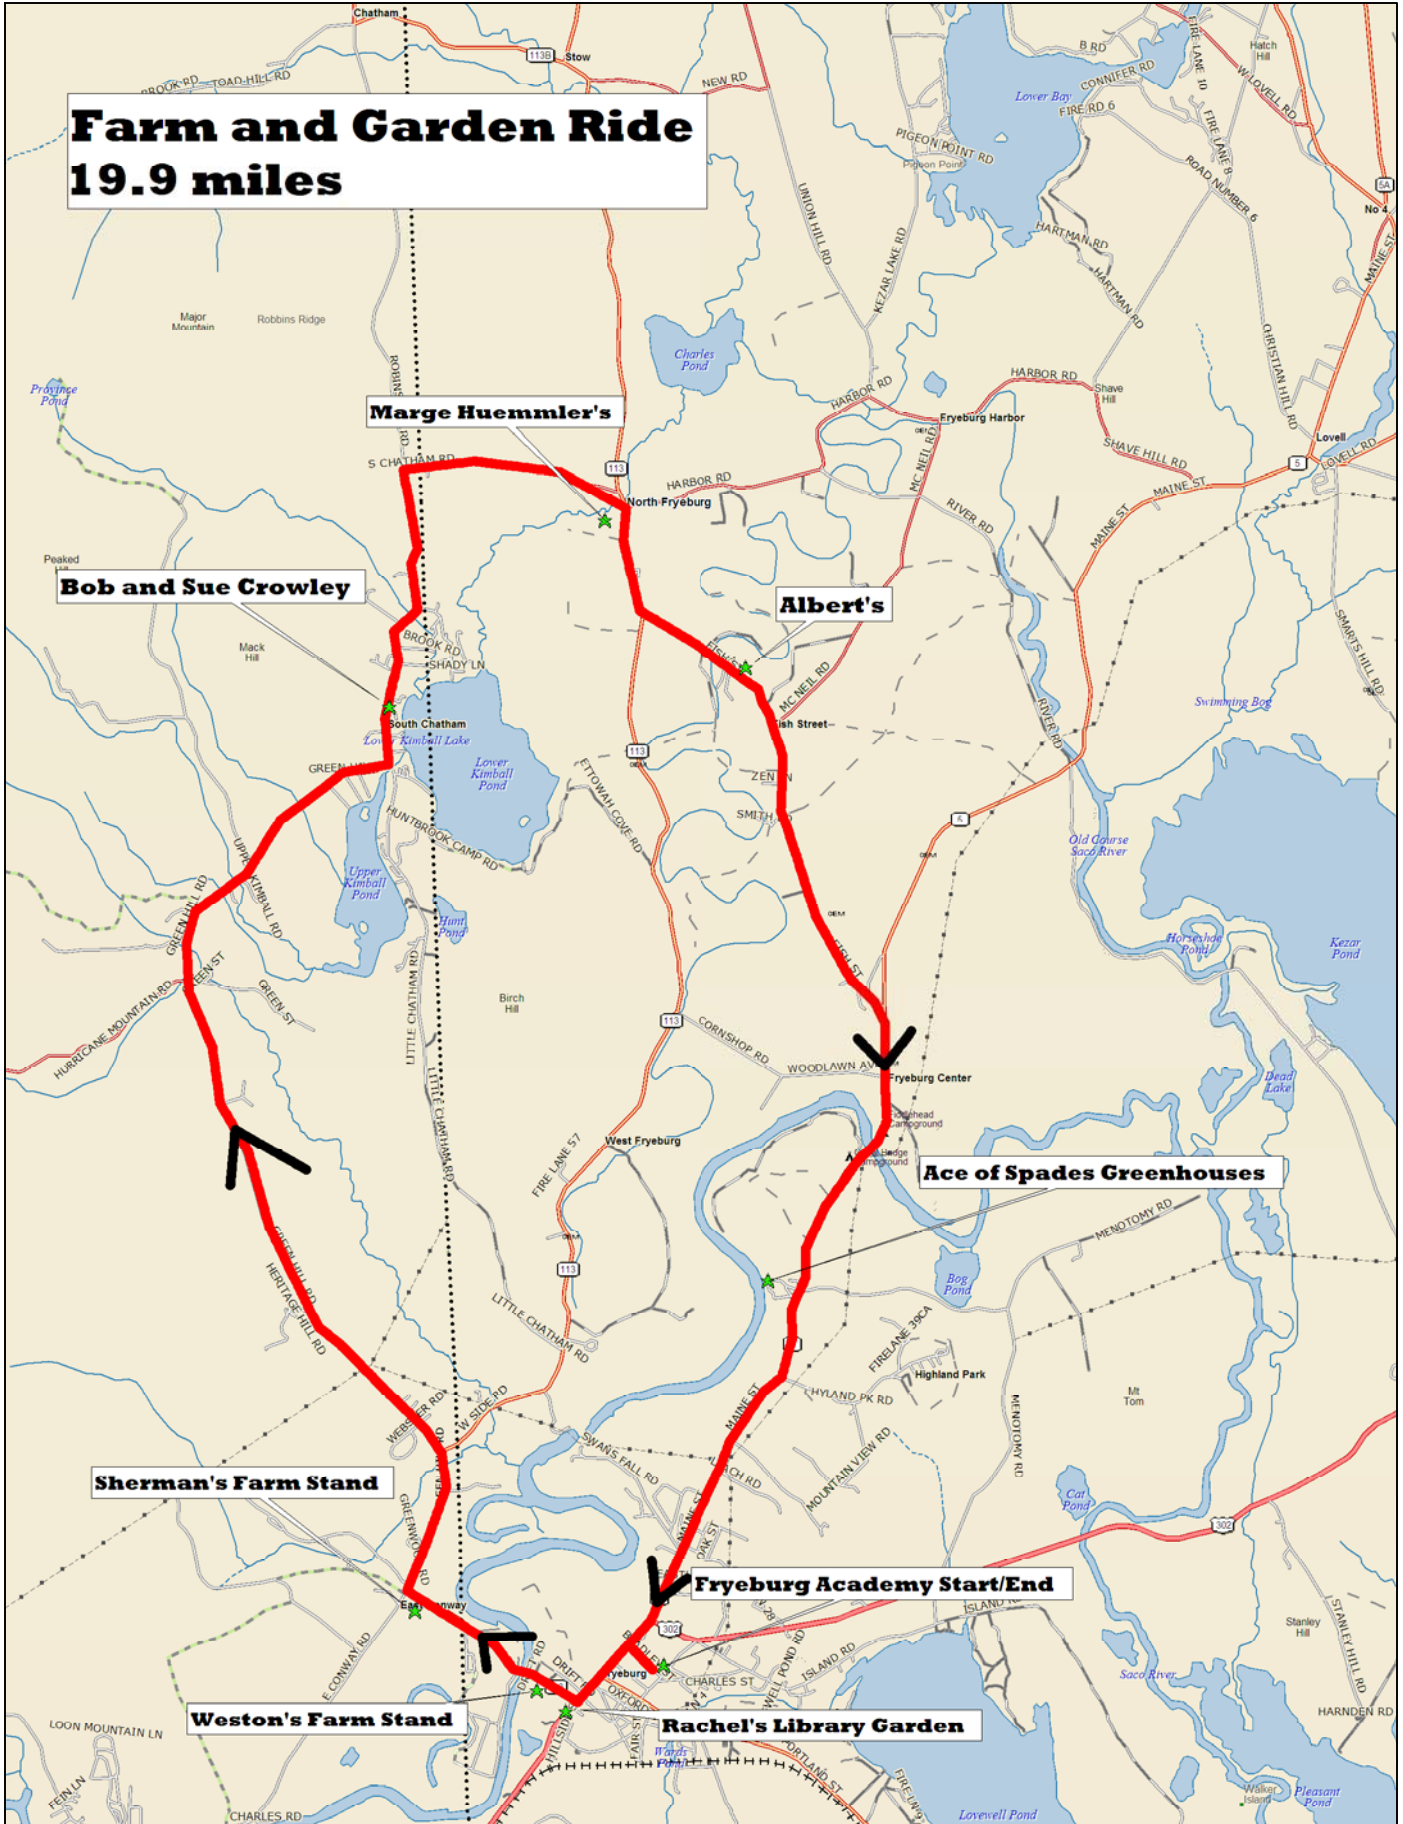

Farm and Garden Ride 19.9 miles

Data use subject to license.
 © 2006 DeLorme. Topo USA® 6.0.
 www.delorme.com