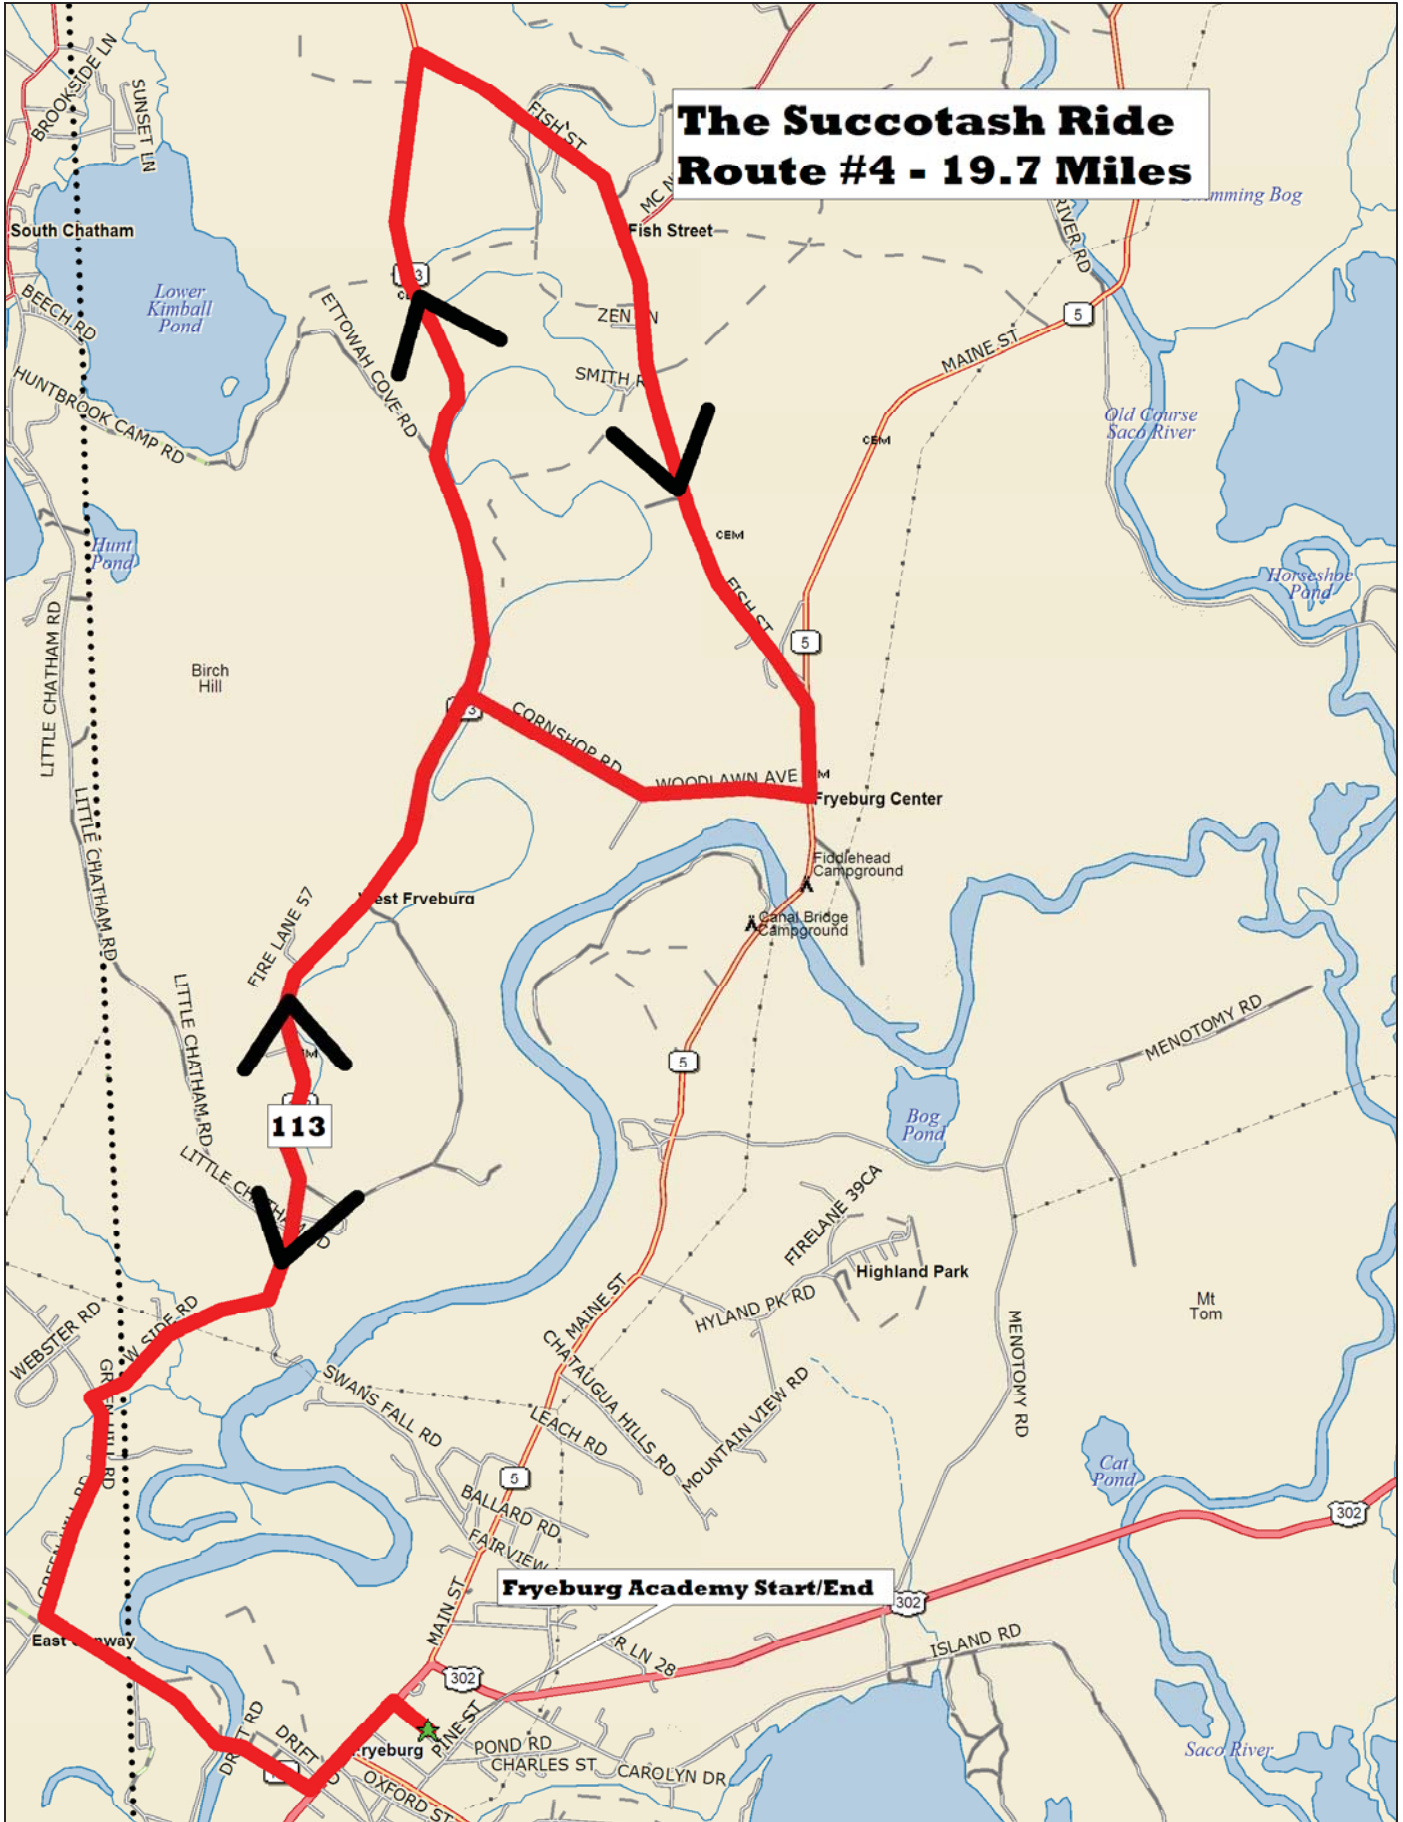

The Succotash Ride Route #4 - 19.7 Miles

Fryburg Academy Start/End

113