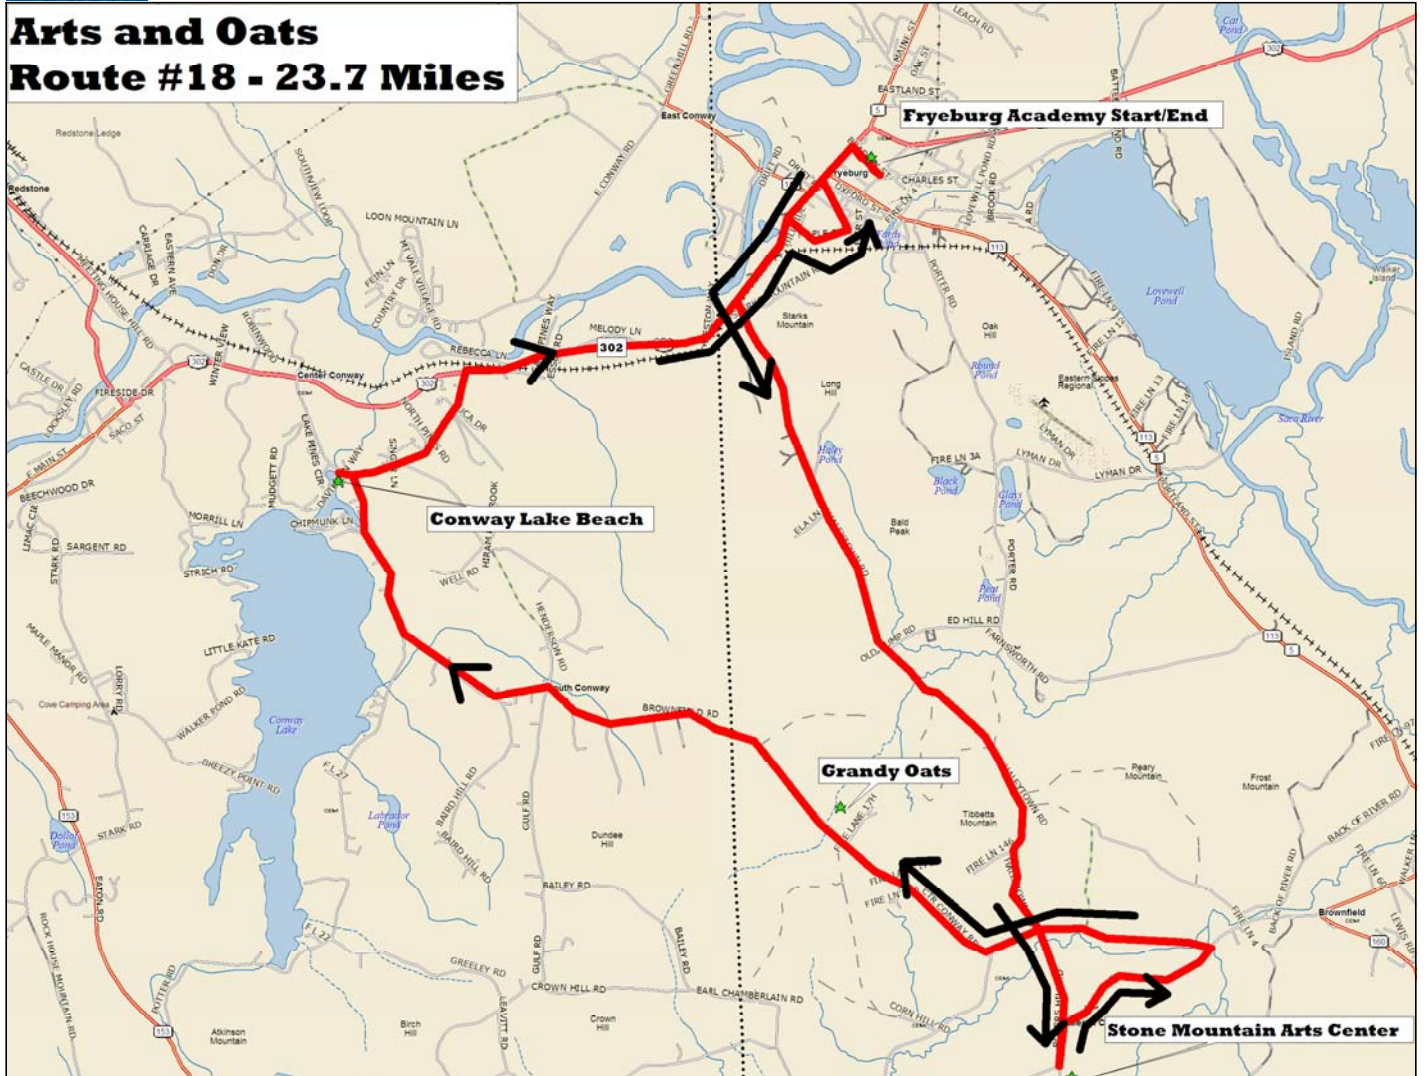

Arts and Oats Route #18 - 23.7 Miles

Data use subject to license.
© 2006 DeLorme, Topo USA® 6.0.
www.delorme.com