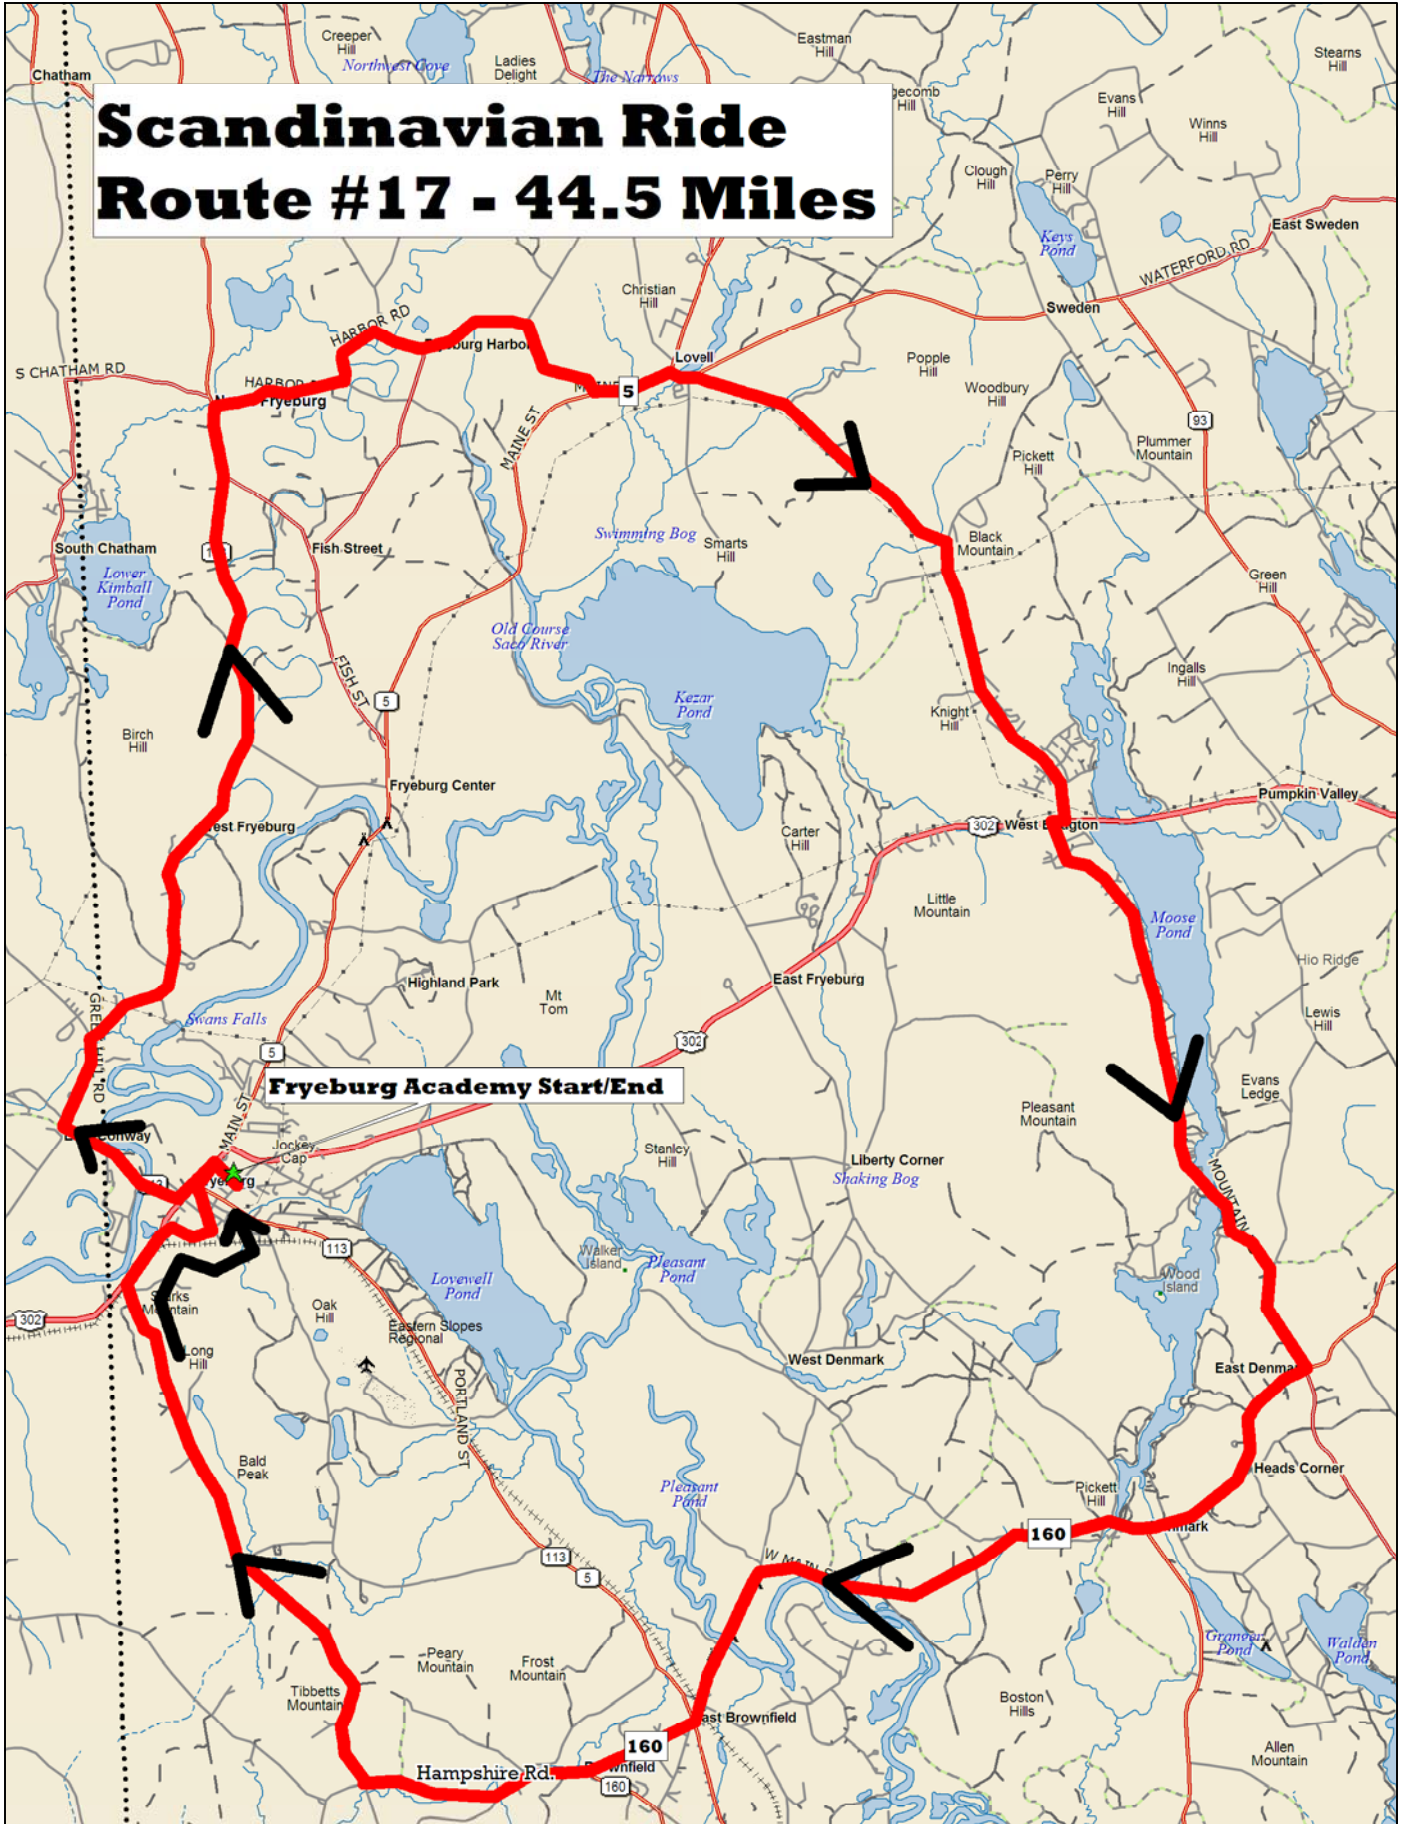

# Scandinavian Ride Route #17 - 44.5 Miles

Data use subject to license.  
 © 2006 DeLorme. Topo USA® 6.0.  
 www.delorme.com