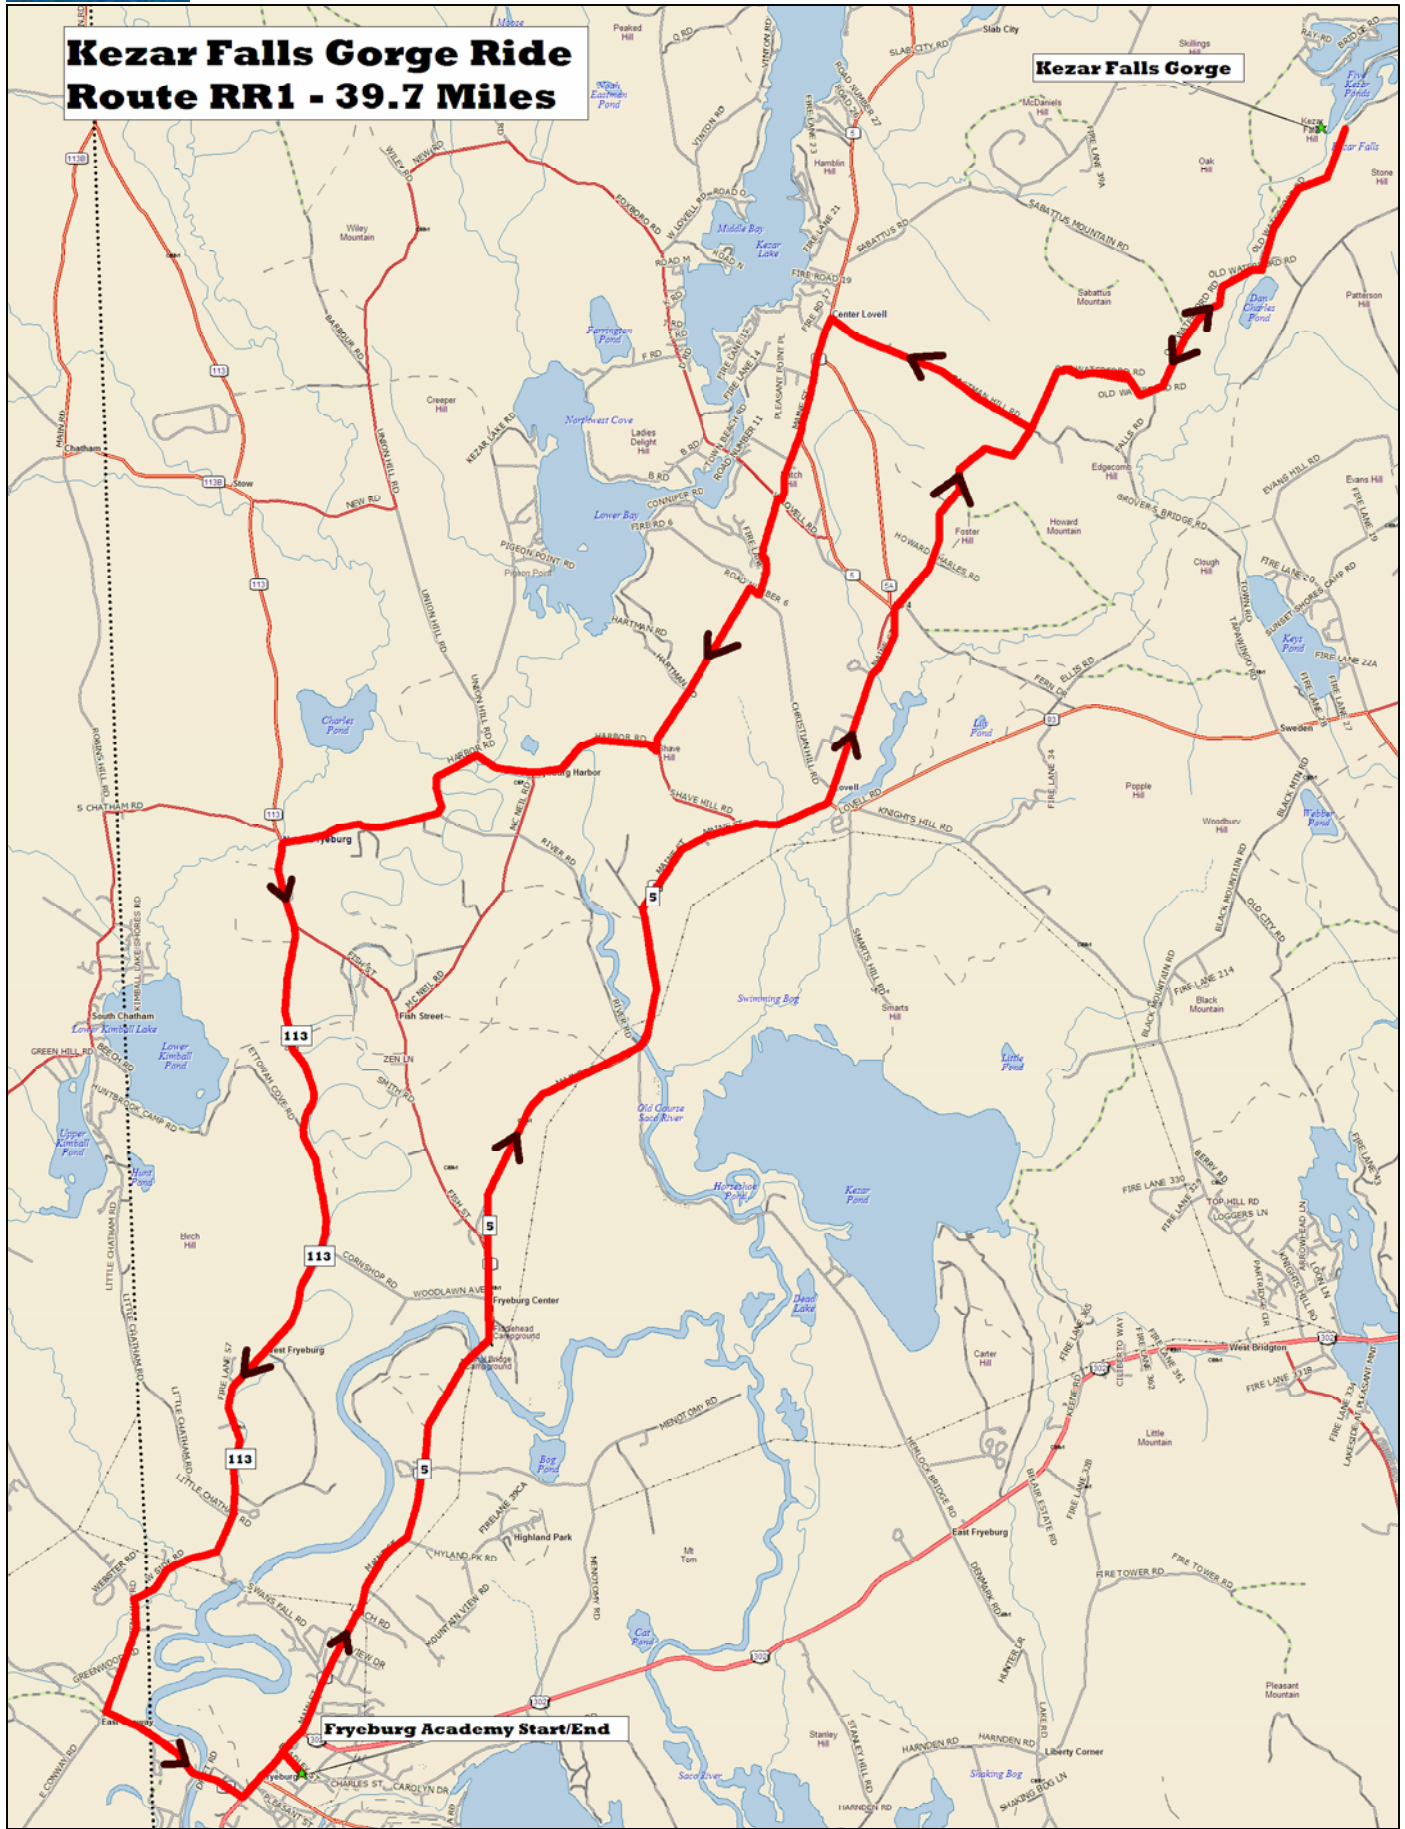

# Kezar Falls Gorge Ride Route RR1 - 39.7 Miles

Kezar Falls Gorge

Fryeburg Academy Start/End

Data use subject to license.  
 © 2006 DeLorme. Topo USA® 6.0.  
 www.delorme.com