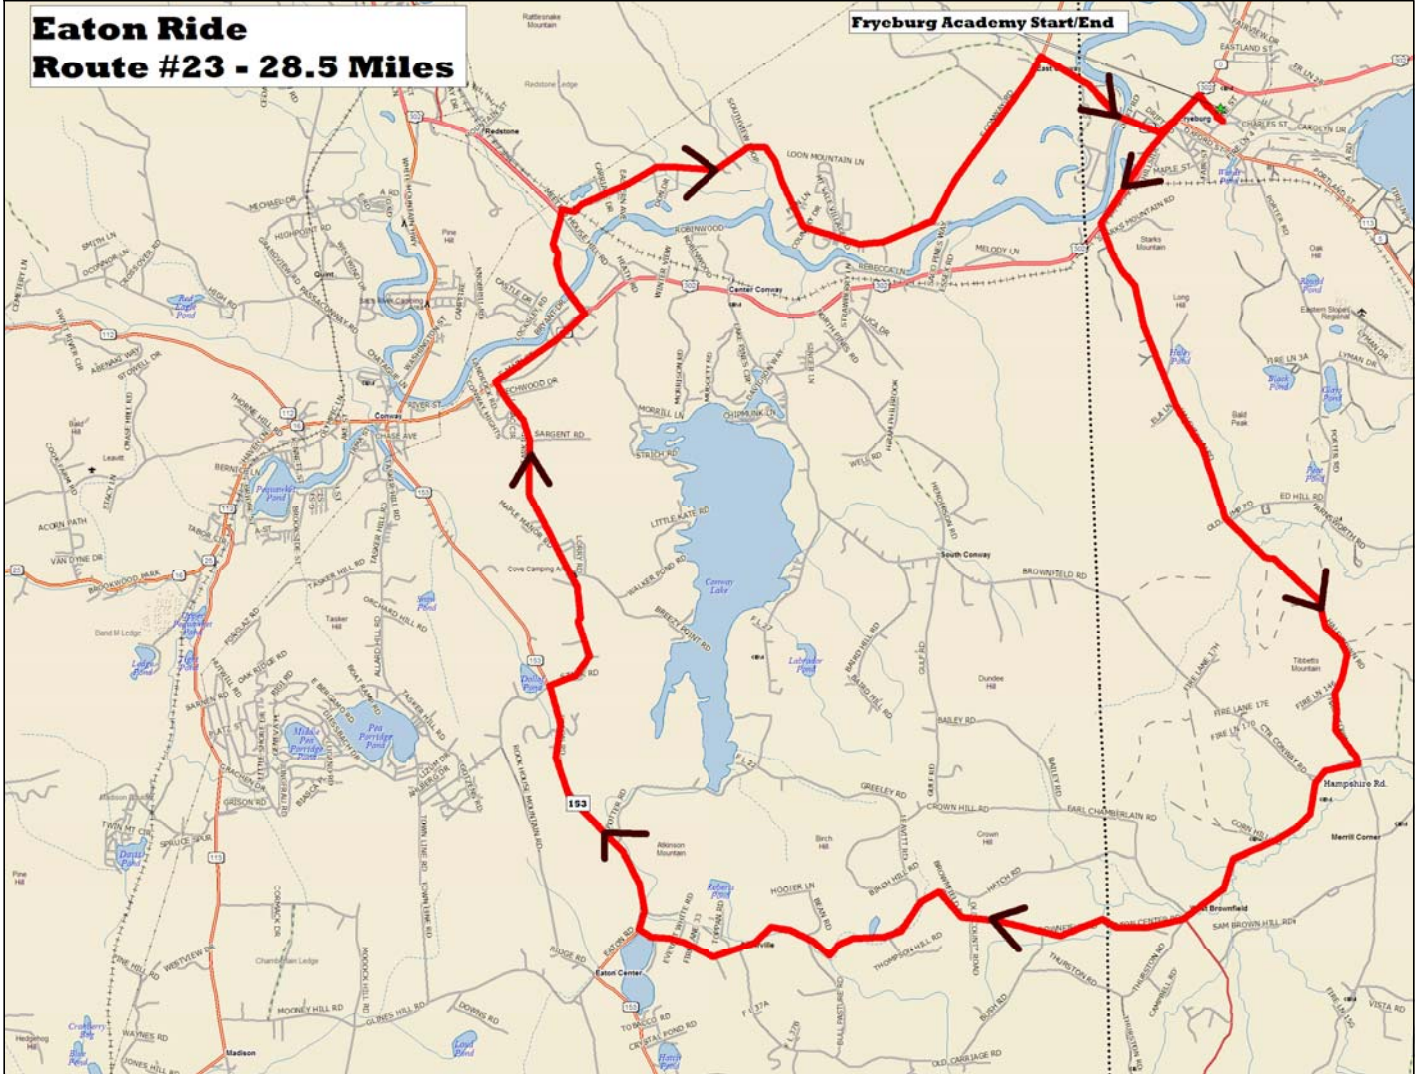

Eaton Ride Route #23 - 28.5 Miles

Fryeburg Academy Start/End

Data use subject to license.
© 2006 DeLorme, Topo USA® 6.0.
www.delorme.com