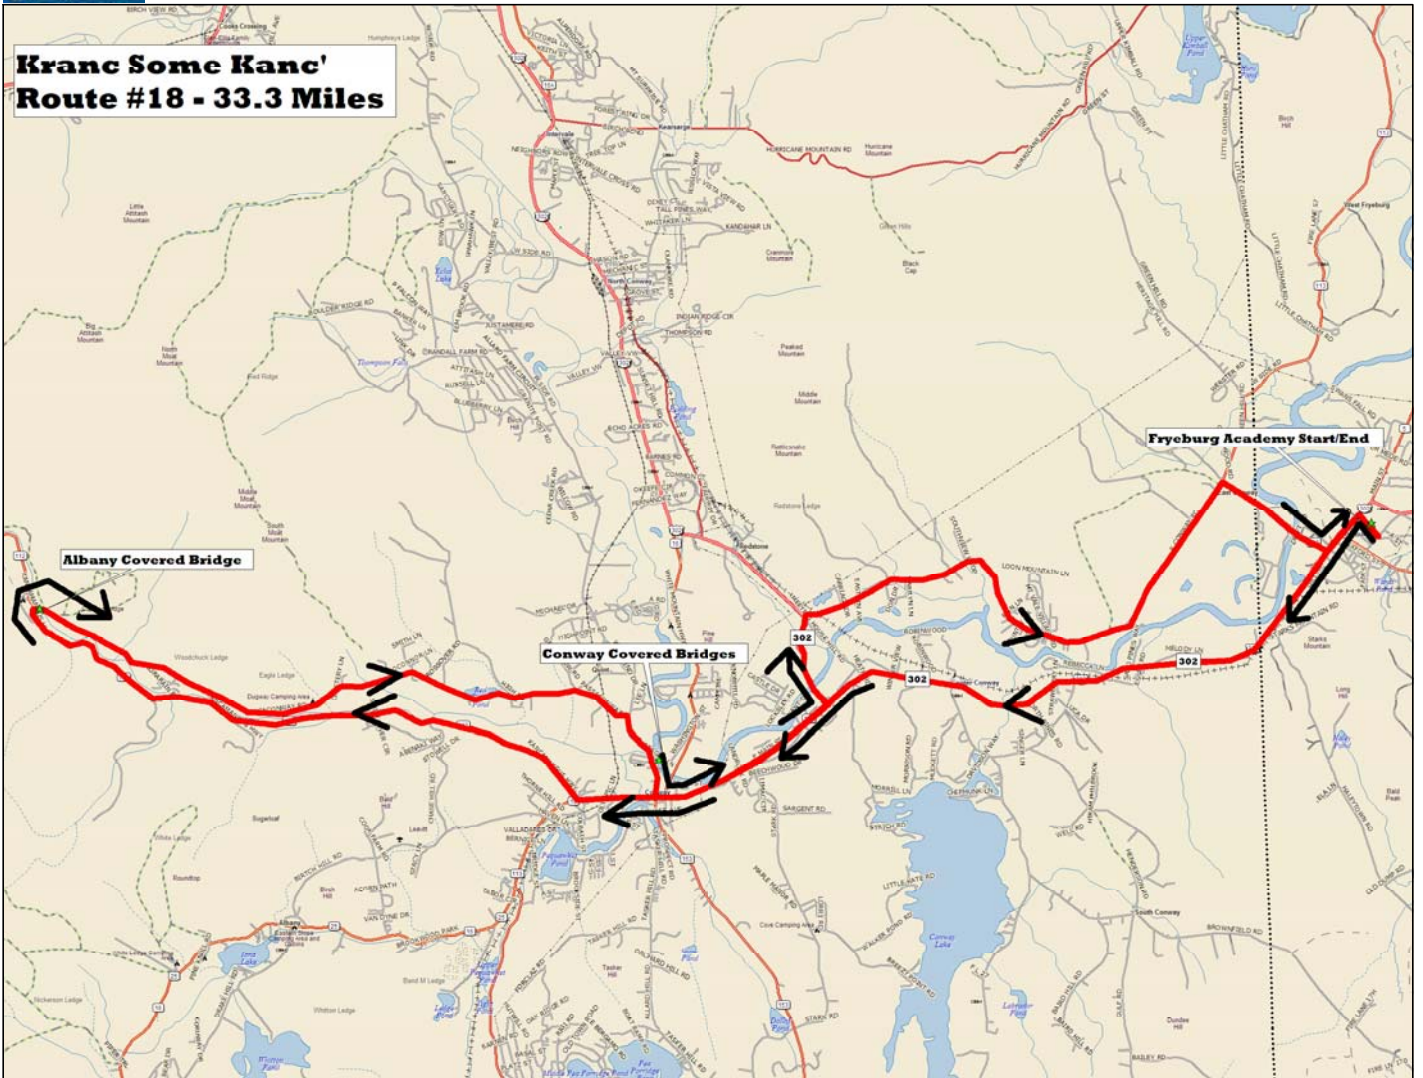

**Kranc Some Kanc'
Route #18 - 33.3 Miles**

Data use subject to license.
© 2006 DeLorme, Topo USA® 6.0.
www.delorme.com