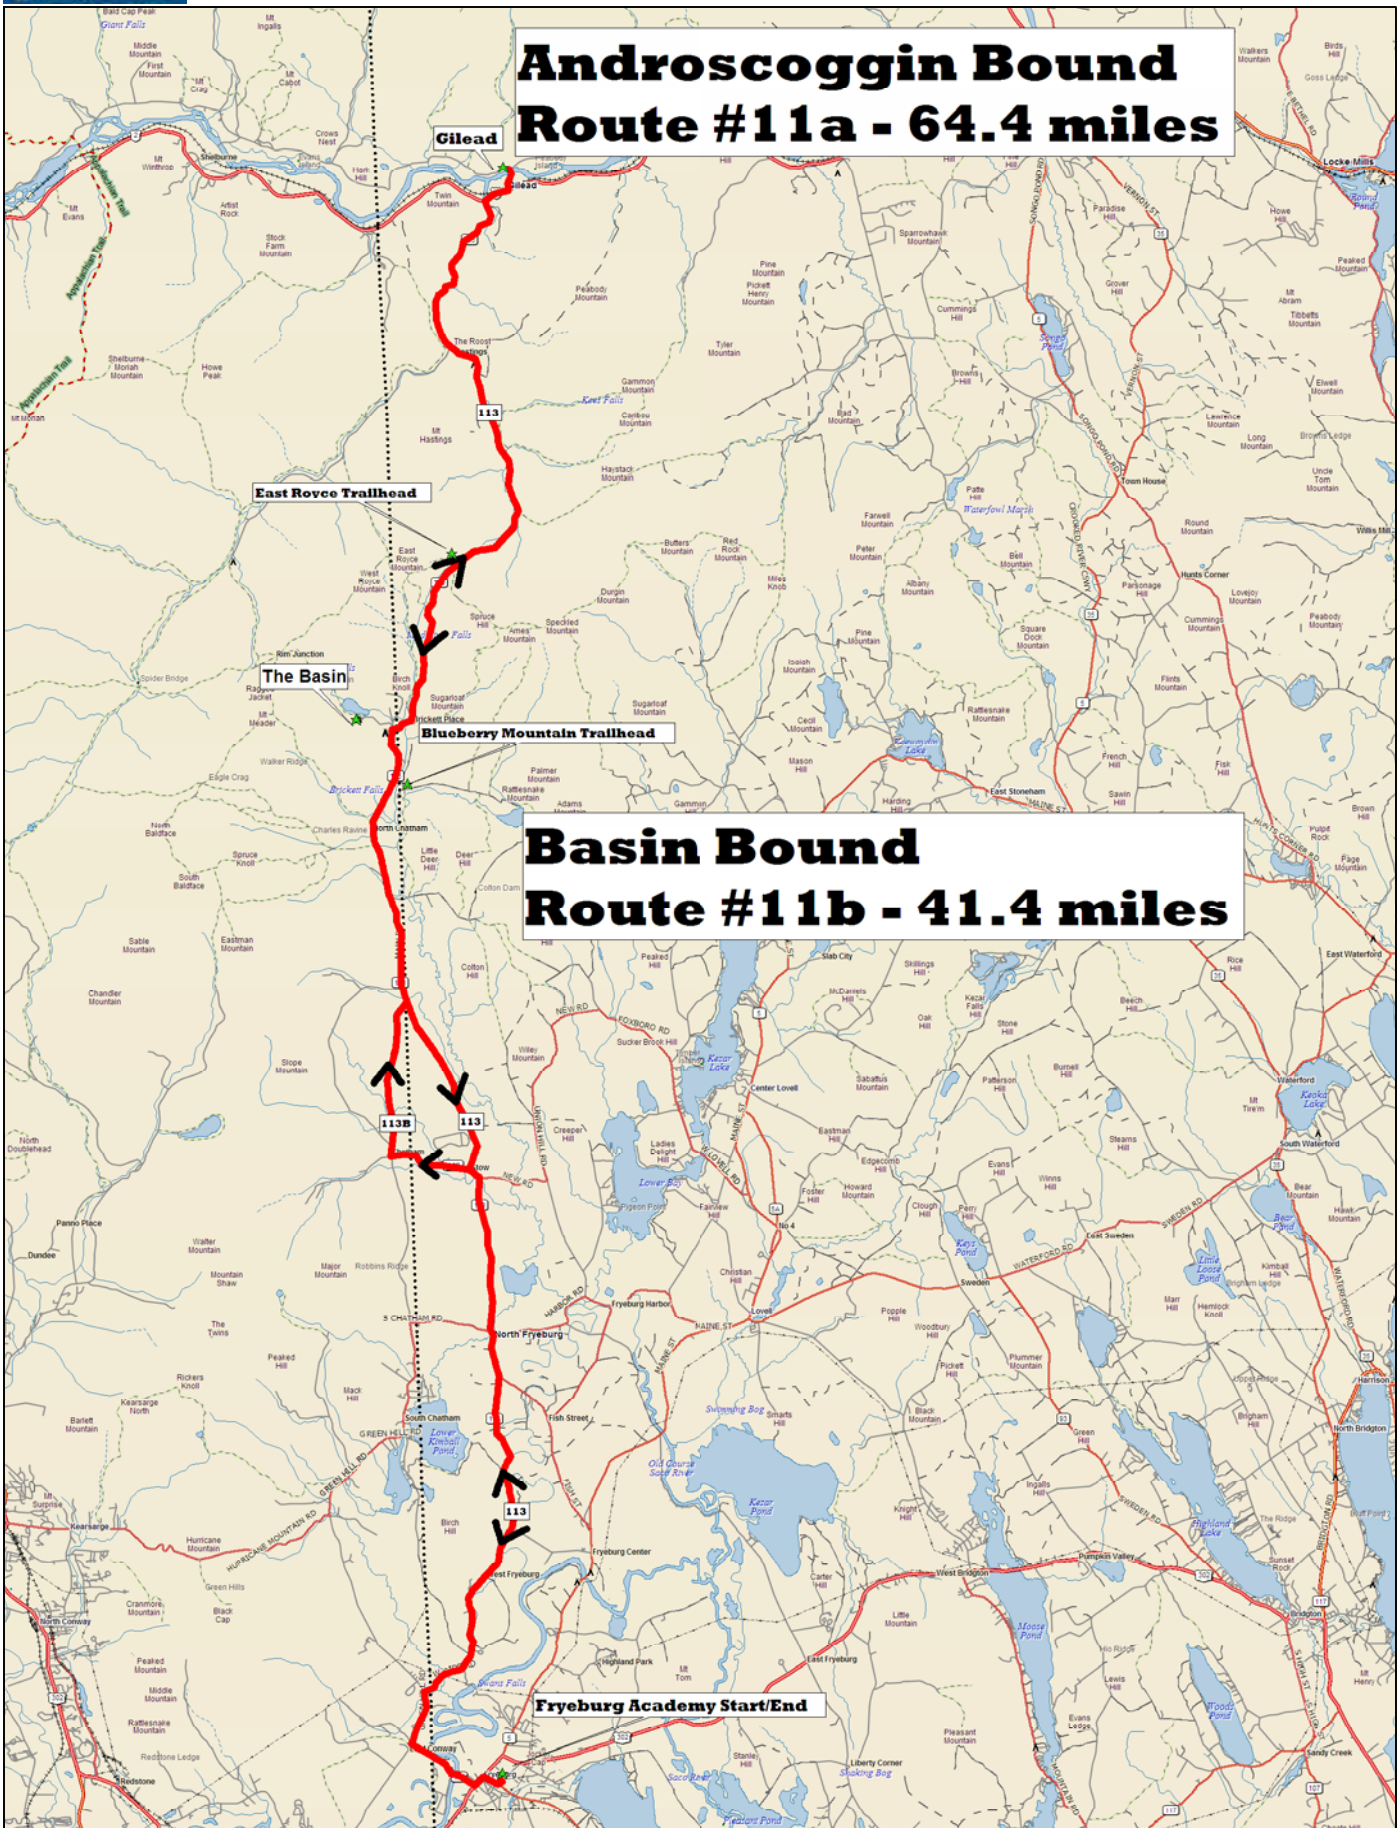

# Androscoggin Bound Route #11a - 64.4 miles

# Basin Bound Route #11b - 41.4 miles

Data use subject to license.

© 2006 DeLorme. Topo USA® 6.0.

www.delorme.com

Scale 1 : 200,000

1" = 3.16 mi

Data Zoom 11-0