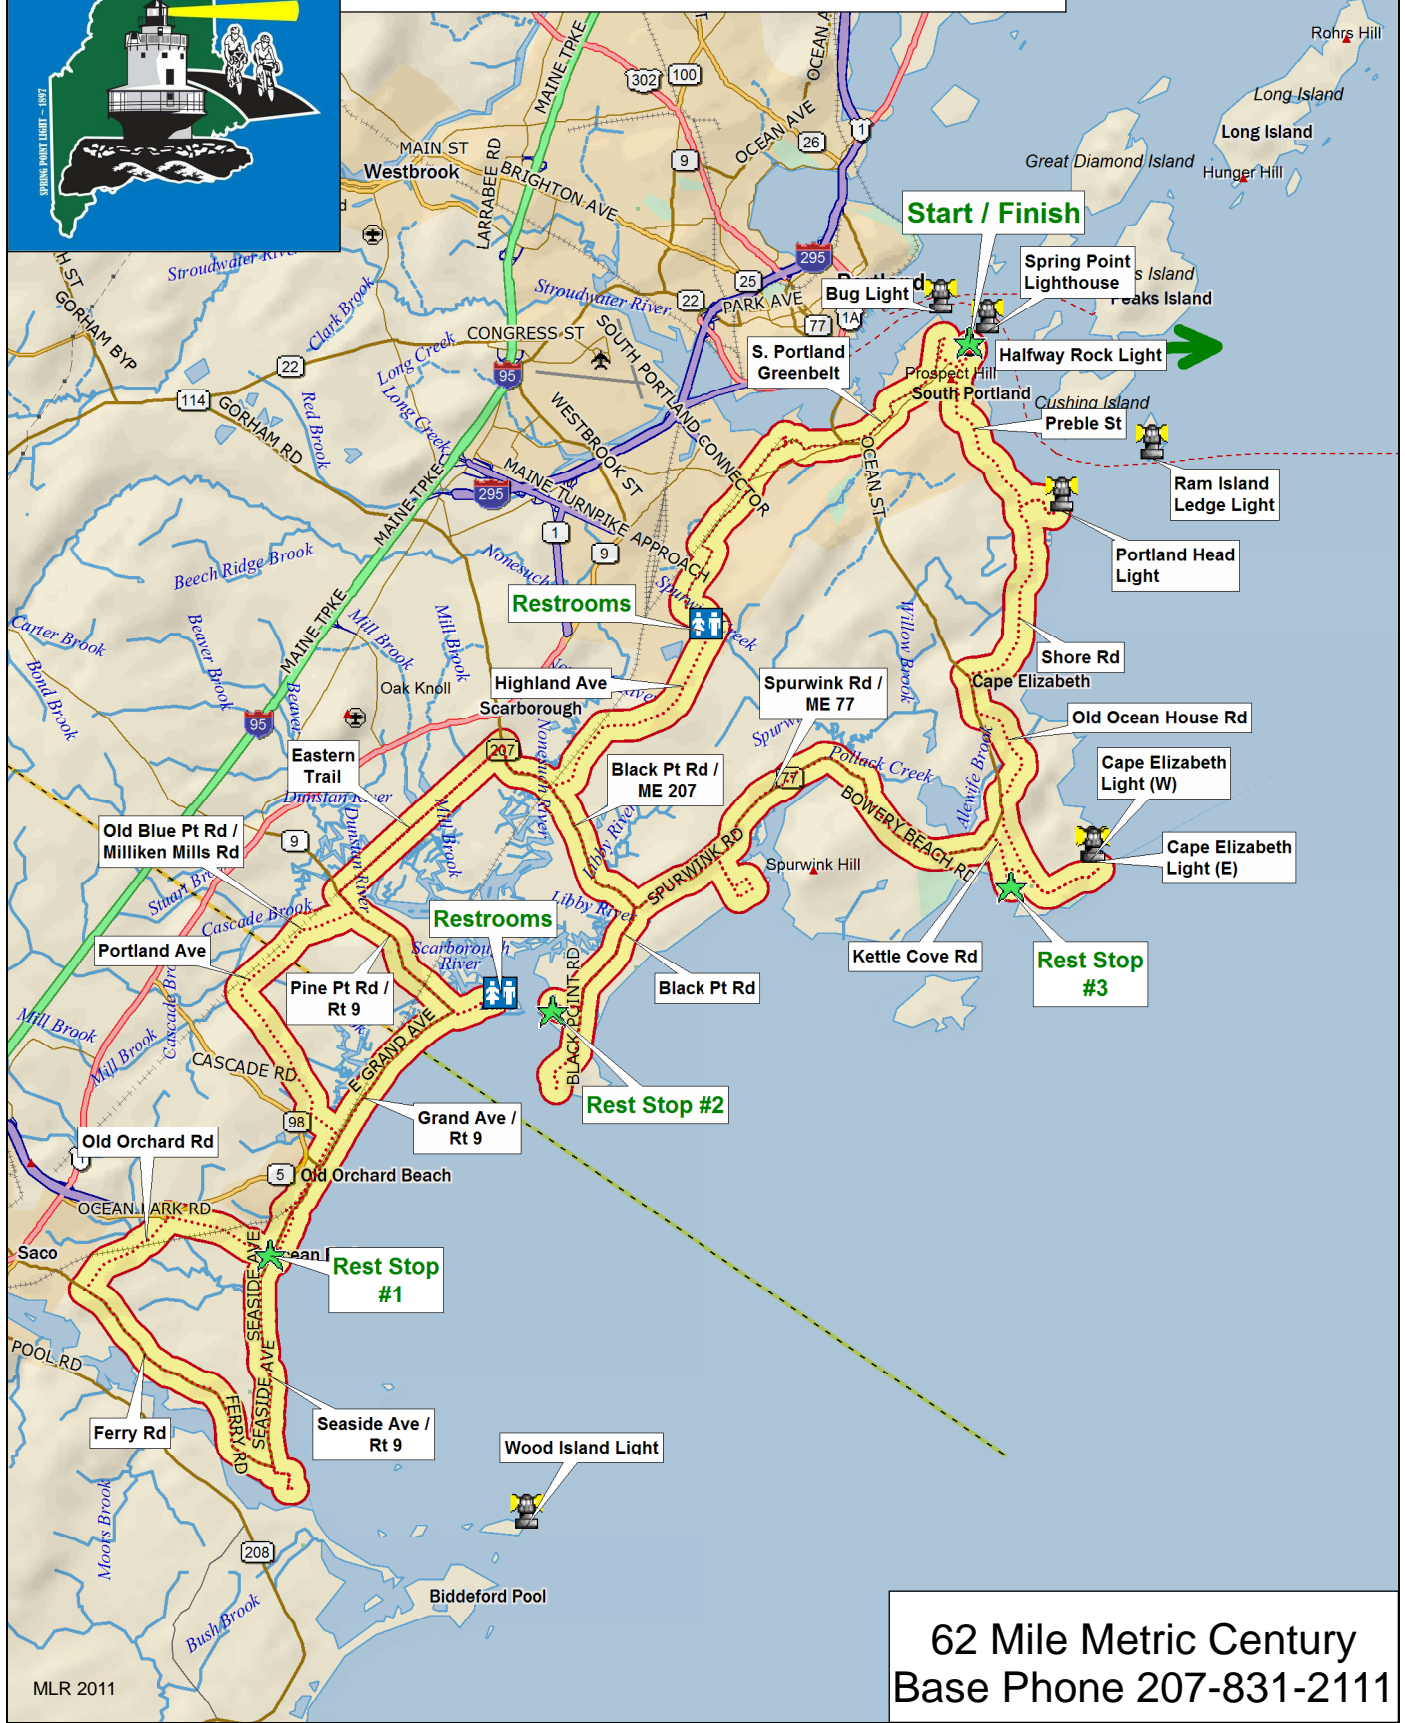

Maine Lighthouse Ride

62 Mile Metric Century
Base Phone 207-831-2111